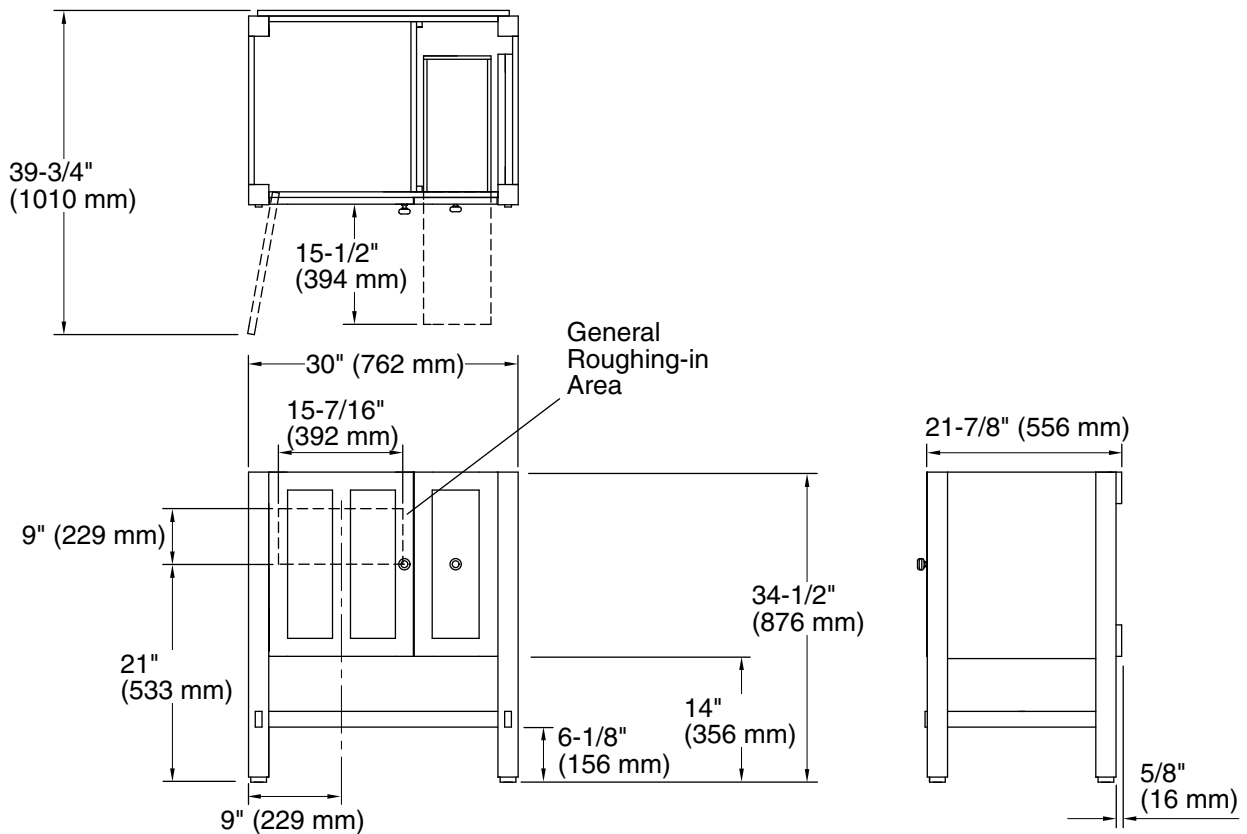

Technical Information

All product dimensions are nominal.

Vanity type: Standard

Notes

Install this product according to the installation guide.

The finished wall must be straight and plumb to ensure proper support of the vanity and alignment of the sink and door.

To properly support the weight of the vanity and sink, secure to stud framing or 2x6 bracing behind the finished wall.

Select 250 lb (113.4 kg) load bearing 5/16" lag bolts with a length to clear obstacles in the wall and 5/16" washers.