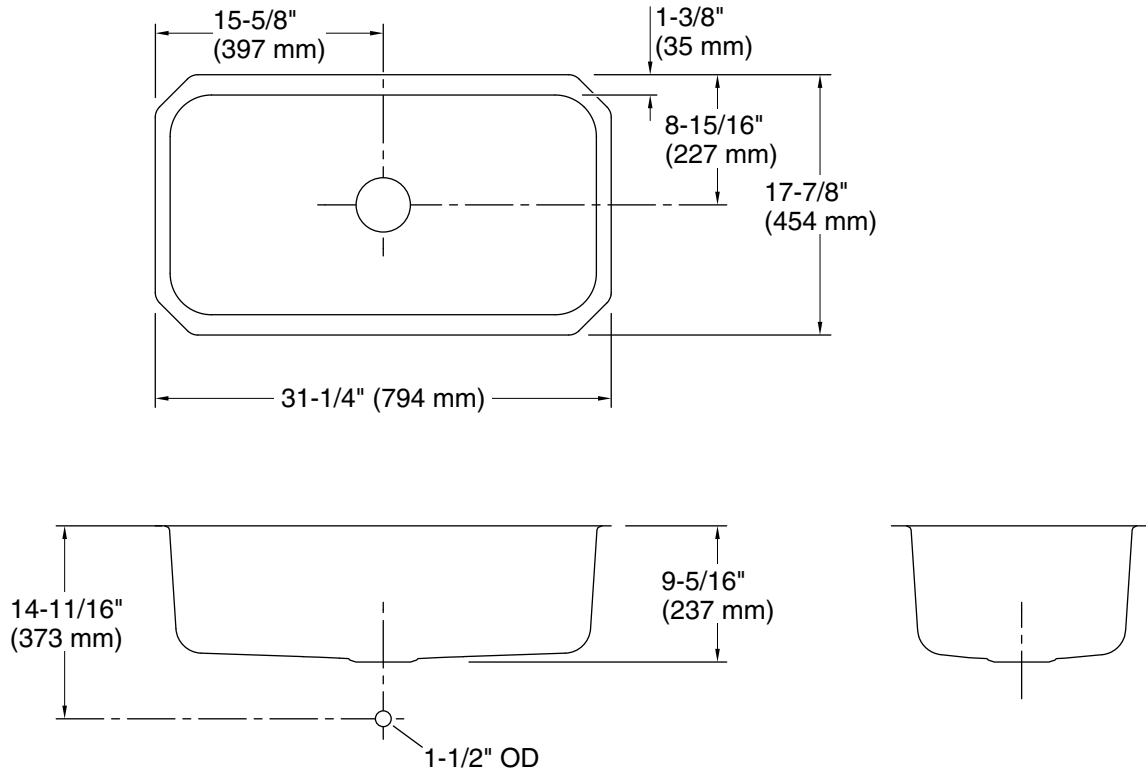

Undertone® Preserve®

31-1/4" undermount single-bowl kitchen sink
K-5290-HCF

Features

- 36" minimum base cabinet width
- Single bowl
- 9" (229 mm) depth provides generous workspace
- Innovative Preserve™ sink resists scratching and withstands everyday wear and tear
- Includes bottom sink rack
- Includes installation hardware

See website for detailed warranty information.

Undertone® Preserve®

31-1/4" undermount single-bowl kitchen sink
K-5290-HCF

Technical Information

All product dimensions are nominal.

Basin configuration: Single Bowl
Min. base cabinet width: 36" (914 mm)

Bowl area (Only): Length: 29-3/16" (742 mm)
Width: 15-1/16" (383 mm)
Bowl depth: 9" (229 mm)
Water depth: 9" (229 mm)

Drain hole: 3-5/8" (92 mm)

Template: 1219562-7, required, included

Notes

Install this product according to the installation instructions.