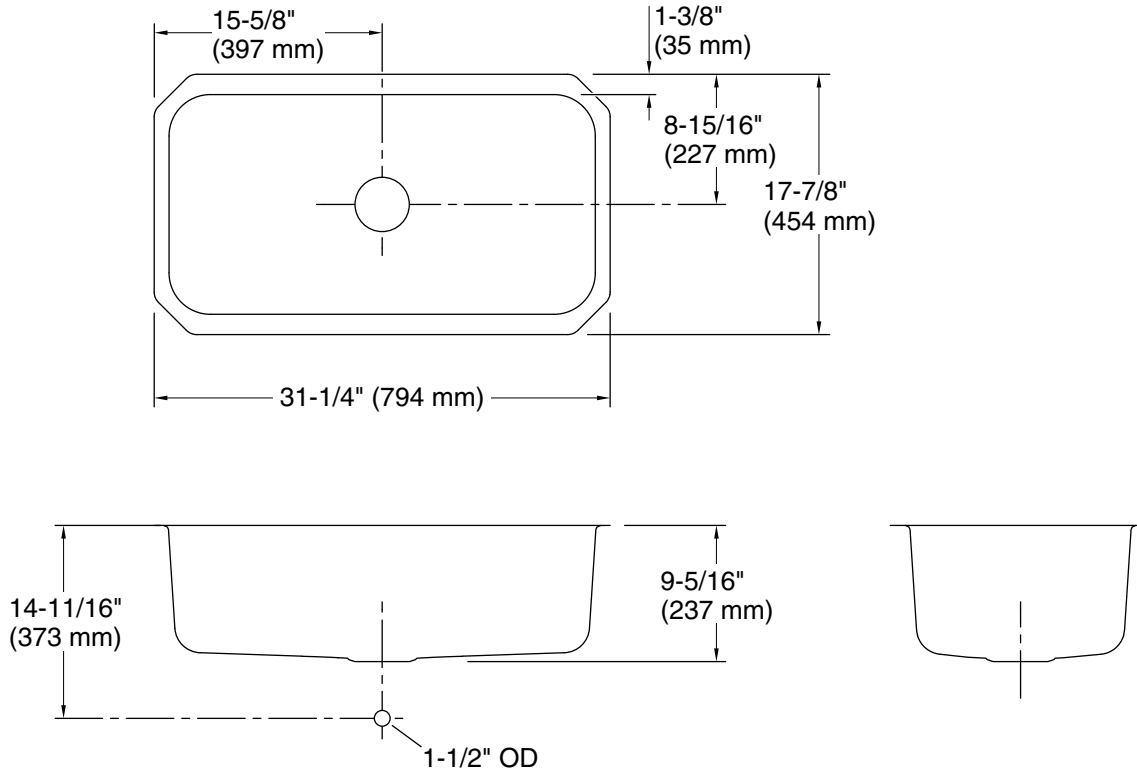

Undertone®
31-1/4" undermount single-bowl kitchen sink
K-5290

Features

- 36" minimum base cabinet width
- Single bowl
- 9" (229 mm) depth provides generous workspace
- Includes installation hardware

Material

Technical Information

All product dimensions are nominal.

Basin configuration: Single Bowl

Min. base cabinet width: 36" (914 mm)

Bowl area (Center): Length: 29-3/16" (742 mm)
Width: 15-1/16" (383 mm)
Bowl depth: 9" (229 mm)
Water depth: 9" (229 mm)