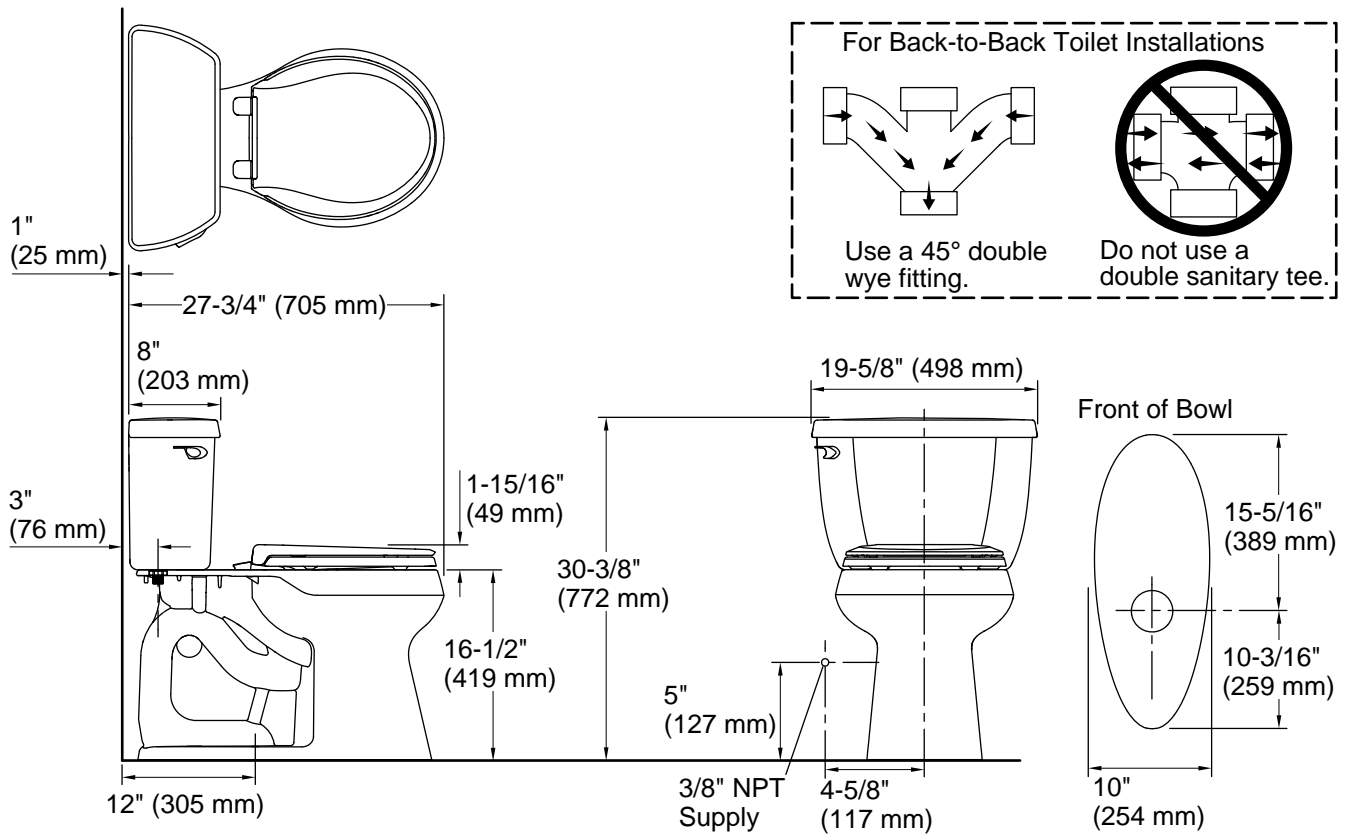

## Features

- Two-piece design
- Round-front bowl offers an ideal solution for smaller bathrooms and powder rooms
- Comfort Height® feature offers chair-height seating that makes sitting down and standing up easier for most adults
- 1.28 gpf (4.8 lpf)
- Class Five® canister optimizes the flow out of the tank, harnessing gravity and the natural powerful reducing cascade of water to increase the power and effectiveness of the flush
- Eligible for consumer rebates in some municipalities
- 2-1/8" (54 mm) fully glazed trapway
- Left-hand trip lever

## Installation

- Standard 12" (305 mm) rough-in
- Three-bolt quick-connect installation
- Seat and supply line sold separately

## Included Components

- K-5393 Round-front toilet bowl

### Technical Information

All product dimensions are nominal.

Toilet type:	Floor-mount
Waste Outlet:	Floor
Bowl shape:	Round-front
Flush type:	Class Five
Trap passageway:	2-1/8" (54 mm)
Water surface size:	10-1/2" x 8-1/4" (267 mm x 210 mm)
Rim to water surface:	5-3/8" (137 mm)
Rough-in:	12" (305 mm)
Seat-mounting holes:	5-1/2" (140 mm)