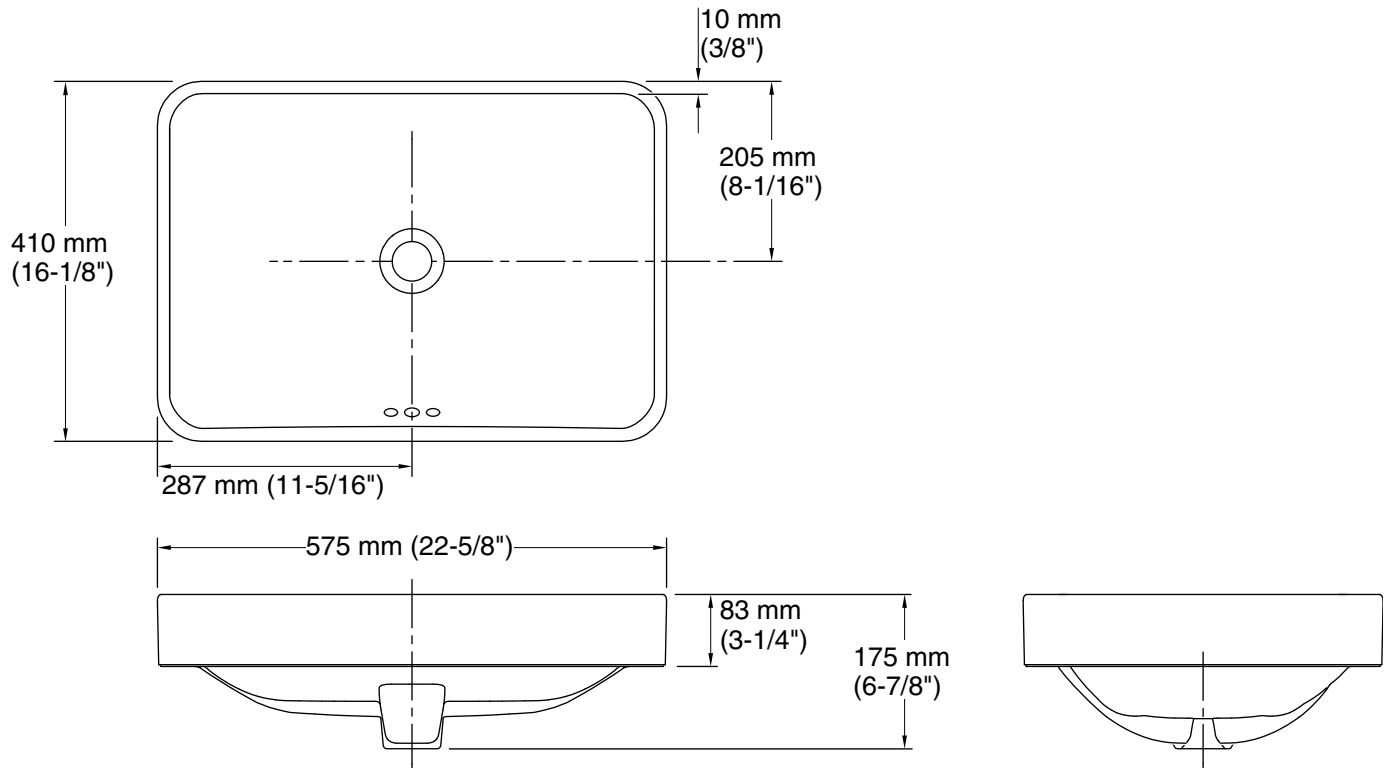

Technical Information

All product dimensions are nominal.

Bowl configuration: Single

Bowl area (Only): Length: 21-7/8" (556 mm)
Width: 15-3/8" (391 mm)
Bowl depth: 5" (127 mm)
Water depth: 3-1/4" (83 mm)

Template: 1245920-BR7, required, included

Notes

Install this product according to the installation instructions.

NOTICE: Countertop manufacturer or cutter must use the current product template available at www.kohler.com.br, or by calling 0-800-4-KOHLER. Kohler Co. is not responsible for cutout errors when the incorrect cutout template is used.