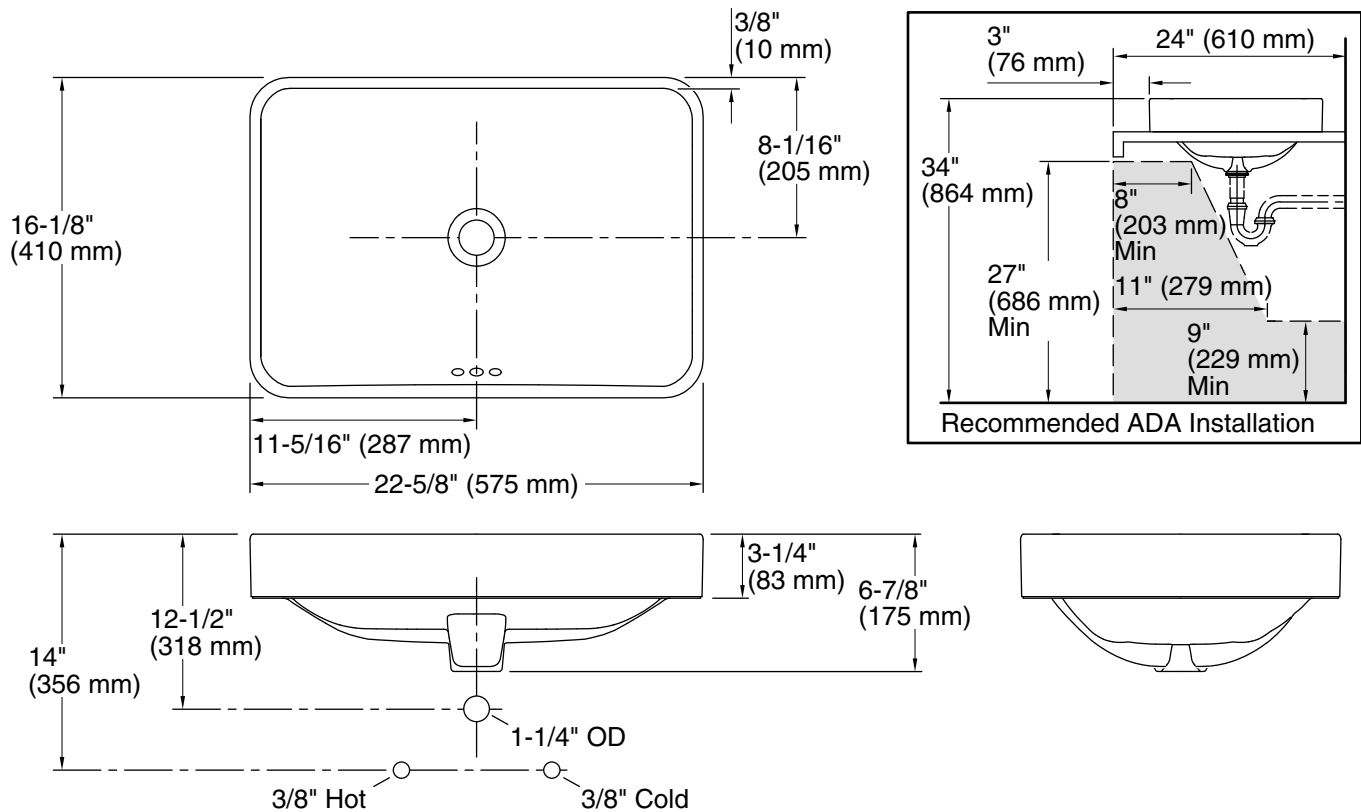

Features

- No faucet holes; requires wall- or counter-mount faucet

Material

- Vitreous china

Installation

- Vessel

Recommended Products/Accessories

- K-23726 Drain treatment
- K-23725 Cast iron cleaner

Color tiles intended for reference only.

Color	Code	Description
	0	White
	96	Biscuit
	7	Black Black™

Technical Information

All product dimensions are nominal.

Basin configuration:	Single Bowl
Bowl area (Only):	Length: 21-7/8" (556 mm) Width: 15-3/8" (391 mm) Bowl depth: 5" (127 mm) Water depth: 3-1/4" (83 mm)
With overflow:	Yes
Template:	1245920-7, required, included