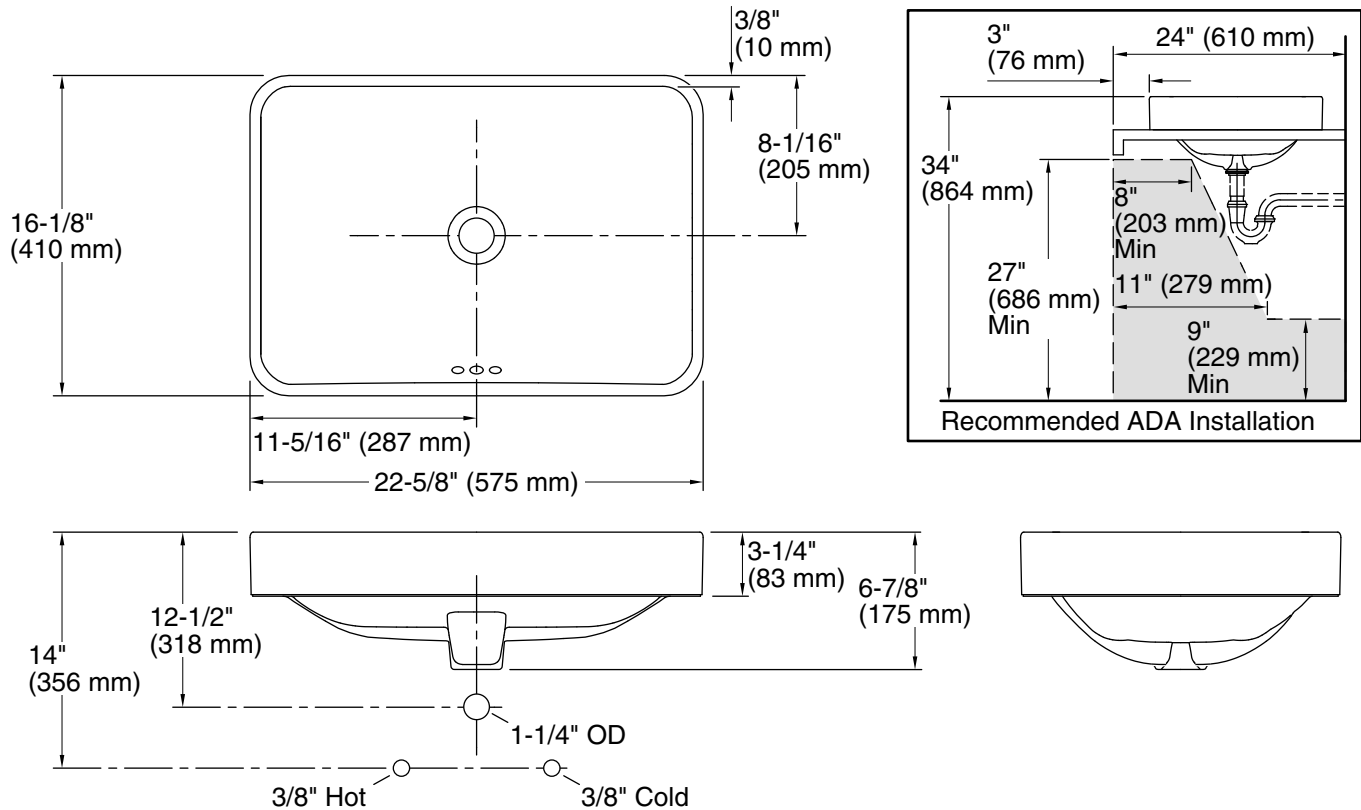

Features

- No faucet holes; requires wall- or counter-mount faucet

Material

- Vitreous china

Installation

- Vessel

Recommended Products/Accessories

- K-23726 Drain treatment
- K-23725 Cast iron cleaner

Available Colors/Finishes

Color tiles intended for reference only.

Color	Code	Description
	0	White
	96	Biscuit
	7	Black Black™

Technical Information

All product dimensions are nominal.

Basin configuration:	Single Bowl
Bowl area (Only):	Length: 21-7/8" (556 mm) Width: 15-3/8" (391 mm) Bowl depth: 5" (127 mm) Water depth: 3-1/4" (83 mm)
With overflow:	Yes
Template:	1245920-7, required, included