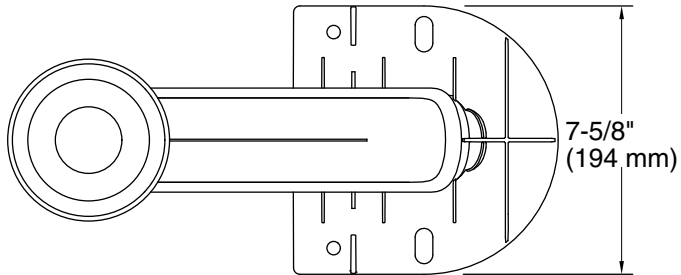

### Features

- Converts standard 12" (305 mm) rough-in products to 14" (356 mm) configuration
- Plastic trapway
- For use with select Artifacts single-handle bathroom sink faucets

### Recommended Products/Accessories

- K-33813-RA Tall two-piece elongated toilet with skirted trapway, 1.28 gpf
- K-3814 Two-piece elongated toilet with skirted trapway, 1.28 gpf
- K-3814-RA Two-piece elongated toilet with skirted trapway, 1.28 gpf
- K-5310 Two-piece elongated toilet with skirted trapway, 1.28 gpf
- K-5310-RA Two-piece elongated toilet with skirted trapway, 1.28 gpf
- K-20197 Two-piece elongated toilet with skirted trapway, 1.28 gpf
- K-20197-RA Two-piece elongated toilet with skirted trapway, 1.28 gpf
- K-31674 The Complete Solution® two-piece elongated toilet with skirted trapway, 1.28 gpf
- K-45927 The Complete Solution® two-piece elongated toilet with skirted trapway, 1.28 gpf
- K-46018 The Complete Solution® ContinuousClean ST two-piece elongated toilet with skirted trapway, 1.28 gpf
- K-28161 Two-piece elongated toilet with skirted trapway, 1.28 gpf
- K-28161-RA Two-piece elongated toilet with skirted trapway, 1.28 gpf
- K-20450 Two-piece elongated toilet with skirted trapway, 1.28 gpf
- K-20450-RA Two-piece elongated toilet with skirted trapway, 1.28 gpf

## Technical Information

All product dimensions are nominal.