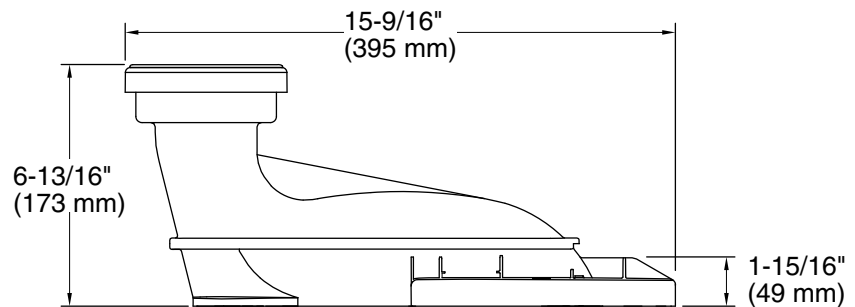

### Features

- Converts standard 12" (305 mm) rough-in products to 14" (356 mm) configuration
- Plastic trapway
- For use with select Artifacts single-handle bathroom sink faucets

### Recommended Products/Accessories

- K-33813-RA Tall two-piece elongated toilet with skirted trapway, 1.28 gpf
- K-3814 Two-piece elongated toilet with skirted trapway, 1.28 gpf
- K-3814-RA Two-piece elongated toilet with skirted trapway, 1.28 gpf
- K-5310 Two-piece elongated toilet with skirted trapway, 1.28 gpf
- K-5310-RA Two-piece elongated toilet with skirted trapway, 1.28 gpf
- K-20197 Two-piece elongated toilet with skirted trapway, 1.28 gpf
- K-20197-RA Two-piece elongated toilet with skirted trapway, 1.28 gpf
- K-31674 The Complete Solution® two-piece elongated toilet with skirted trapway, 1.28 gpf
- K-45927 The Complete Solution® two-piece elongated toilet with skirted trapway, 1.28 gpf
- K-46018 The Complete Solution® ContinuousClean ST two-piece elongated toilet with skirted trapway, 1.28 gpf
- K-28161 Two-piece elongated toilet with skirted trapway, 1.28 gpf
- K-28161-RA Two-piece elongated toilet with skirted trapway, 1.28 gpf
- K-20450 Two-piece elongated toilet with skirted trapway, 1.28 gpf
- K-20450-RA Two-piece elongated toilet with skirted trapway, 1.28 gpf

## Technical Information

All product dimensions are nominal.