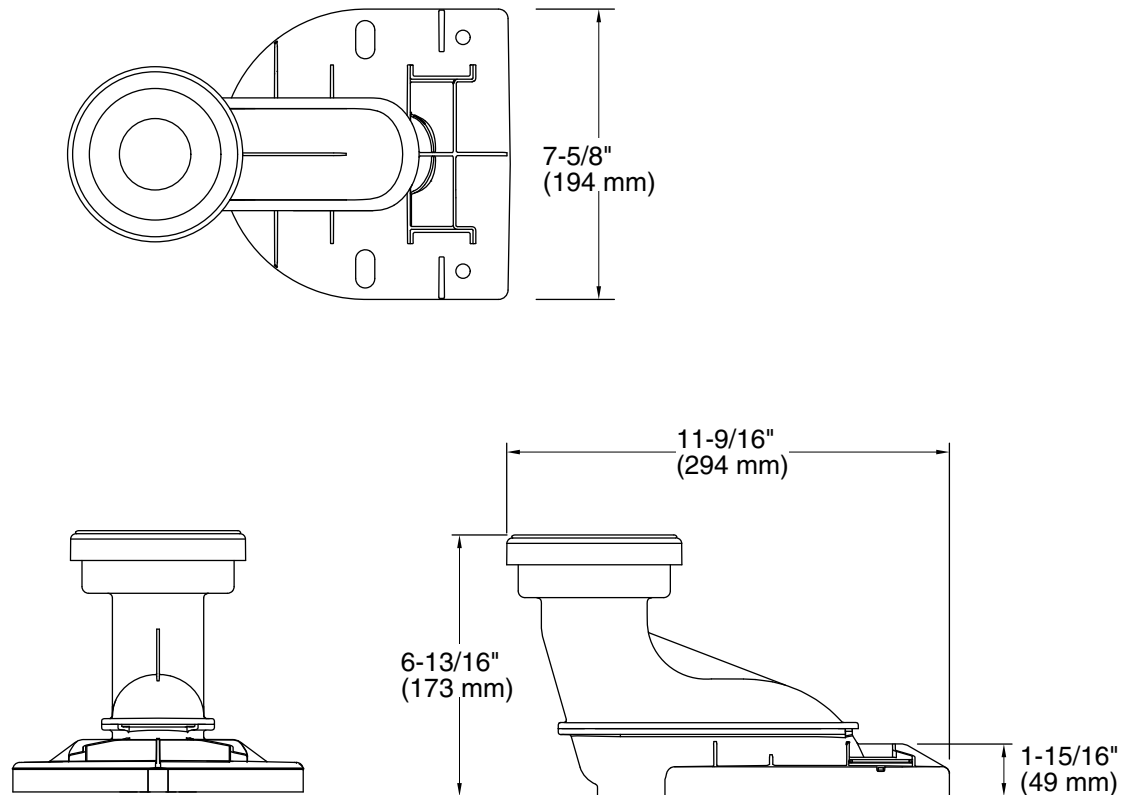

KOHLER® Faucets 10" Rough-in Full Skirt Trap and Attachment System **K-5383**

Features

- Converts standard 12" (305 mm) rough-in products to 10" (254 mm) configuration
- Plastic trapway
- For use with the K-3981 Tresham one-piece toilet, K-6428 Memoirs Stately skirted one-piece toilet and K-6424 Memoirs Classic skirted one-piece toilet

Installation

- 10" (254 mm) rough-in

Codes/Standards

ASME A112.19.2/CSA B45.1

KOHLER® One-Year Limited Warranty

See website for detailed warranty information.

**Technical Information**

All product dimensions are nominal.

Handshower:

Rated maximum flow: 0 gal/min (0 l/min)