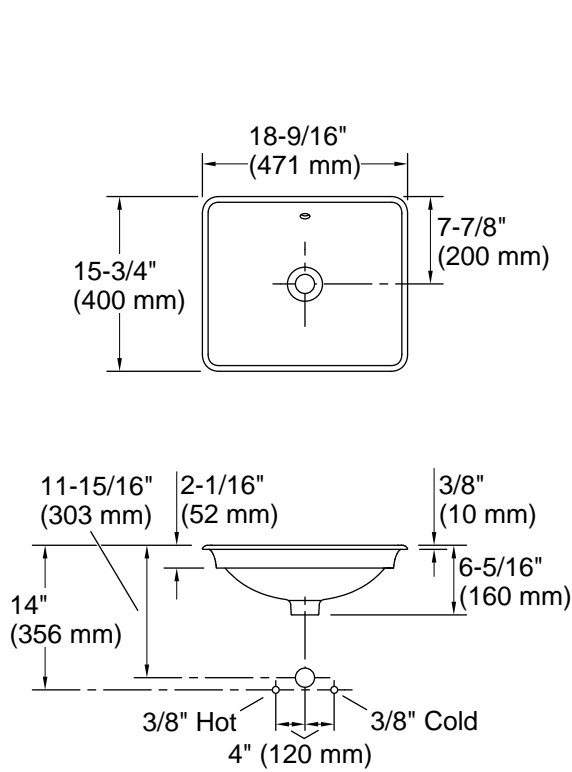

Iron Plains®
bathroom sink with Lavender Grey painted underside
K-5400-LG

Technical Information

All product dimensions are nominal.

- Basin configuration: Single Bowl
- Bowl area (Only): Length: 17-1/2" (445 mm)
 Width: 14-3/4" (375 mm)
 Bowl depth: 4-9/16" (116 mm)
 Water depth: 2-15/16" (74 mm)
- With overflow: Yes
- Drain hole: 1-3/4" (44 mm)
- Template: 1222632-7, required, included
 1222632-7, required, included
 1222632-7, required, included