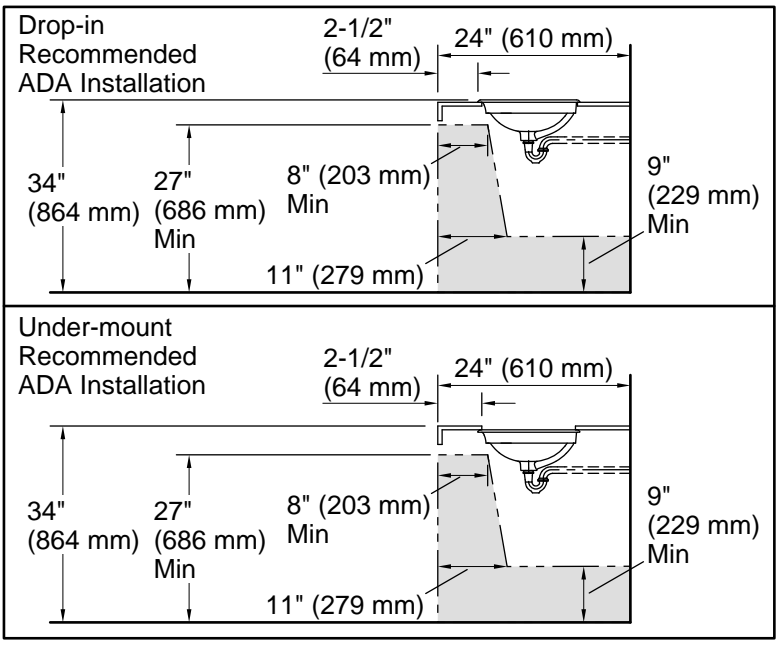

Iron Plains®
bathroom sink with Lavender Grey painted underside
K-5400-LG

Technical Information

All product dimensions are nominal.

- Basin configuration: Single Bowl
- Bowl area (Only): Length: 17-1/2" (445 mm)
 Width: 14-3/4" (375 mm)
 Bowl depth: 4-9/16" (116 mm)
 Water depth: 2-15/16" (74 mm)
- With overflow: Yes
- Drain hole: 1-3/4" (44 mm)
- Template: 1222632-7, required, included
 1222632-7, required, included
 1222632-7, required, included