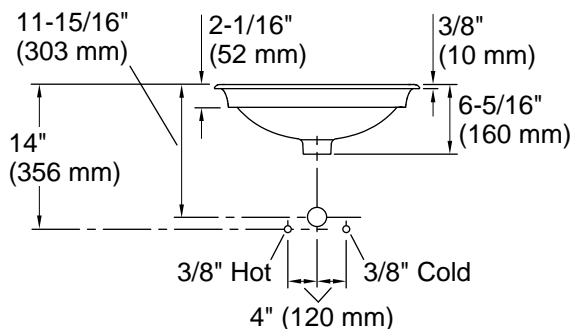

**Technical Information**

All product dimensions are nominal.

- Basin configuration: Single Bowl
- Bowl area (Only): Length: 17-1/2" (445 mm)  
Width: 14-3/4" (375 mm)  
Bowl depth: 4-9/16" (116 mm)  
Water depth: 2-15/16" (74 mm)
- With overflow: Yes
- Drain hole: 1-3/4" (44 mm)
- Template: 1222632-7, required, included  
1222632-7, required, included  
1222632-7, required, included