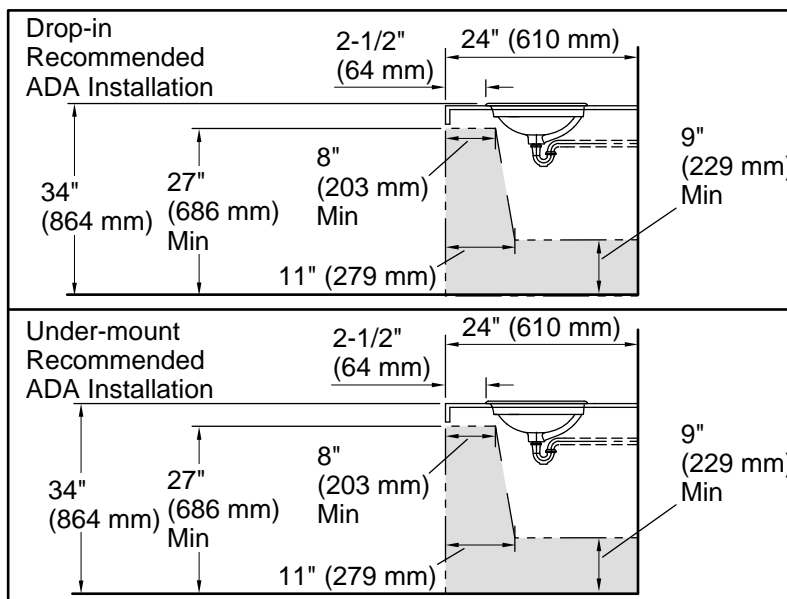

**Technical Information**

All product dimensions are nominal.

- Basin configuration: Single Bowl
- Bowl area (Only): Length: 17-1/2" (445 mm)  
Width: 14-3/4" (375 mm)  
Bowl depth: 4-9/16" (116 mm)  
Water depth: 2-15/16" (74 mm)
- With overflow: Yes
- Drain hole: 1-3/4" (44 mm)
- Template: 1222632-7, required, included  
1222632-7, required, included  
1222632-7, required, included