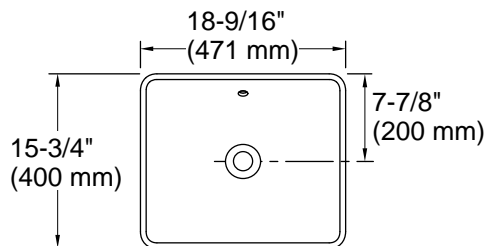

**Technical Information**

All product dimensions are nominal.

- Basin configuration: Single Bowl
- Bowl area (Only): Length: 17-1/2" (445 mm)  
Width: 14-3/4" (375 mm)  
Bowl depth: 4-9/16" (116 mm)  
Water depth: 2-15/16" (74 mm)
- With overflow: Yes
- Drain hole: 1-3/4" (44 mm)
- Template: 1222632-7, required, included  
1222632-7, required, included  
1222632-7, required, included