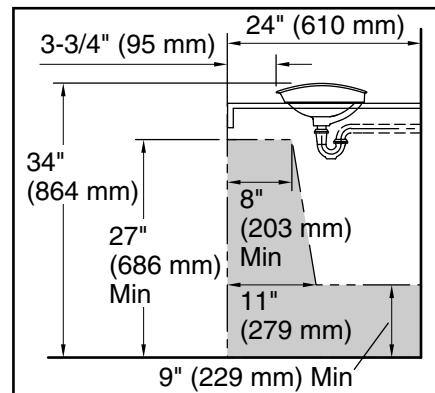

Recommended ADA Installation

Standard Installation

Technical Information

All product dimensions are nominal.

- Basin configuration: Single Bowl
- Bowl area: Length: 19-3/4" (501 mm)
Width: 13-1/4" (337 mm)
Bowl depth: 4-15/16" (126 mm)
Water depth: 2-1/4" (58 mm)
- With overflow: Yes
- Drain hole: 1-3/4" (44 mm)
- Template: 1222633-7, required, included