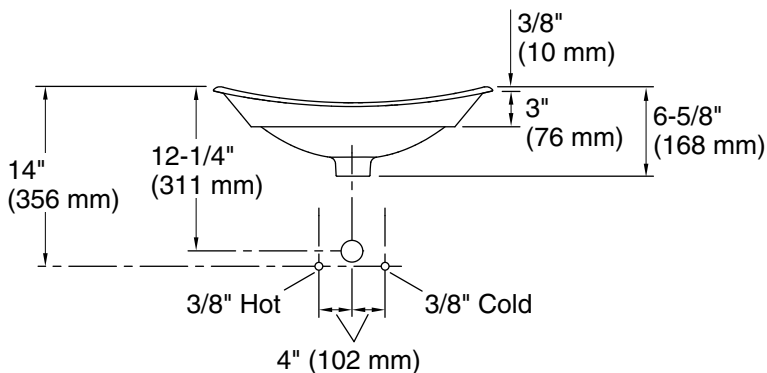

Recommended ADA Installation

Standard Installation

Technical Information

All product dimensions are nominal.

- Basin configuration: Single Bowl
- Bowl area: Length: 19-3/4" (501 mm)
Width: 13-1/4" (337 mm)
Bowl depth: 4-15/16" (126 mm)
Water depth: 2-1/4" (58 mm)
- With overflow: Yes
- Drain hole: 1-3/4" (44 mm)
- Template: 1222633-7, required, included