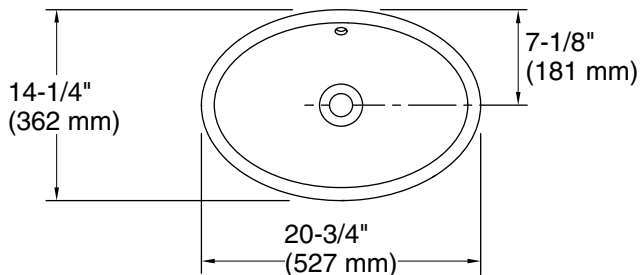

Recommended ADA Installation

Standard Installation

Technical Information

All product dimensions are nominal.

- Basin configuration: Single Bowl
- Bowl area: Length: 19-3/4" (501 mm)
Width: 13-1/4" (337 mm)
Bowl depth: 4-15/16" (126 mm)
Water depth: 2-1/4" (58 mm)
- With overflow: Yes
- Drain hole: 1-3/4" (44 mm)
- Template: 1222633-7, required, included