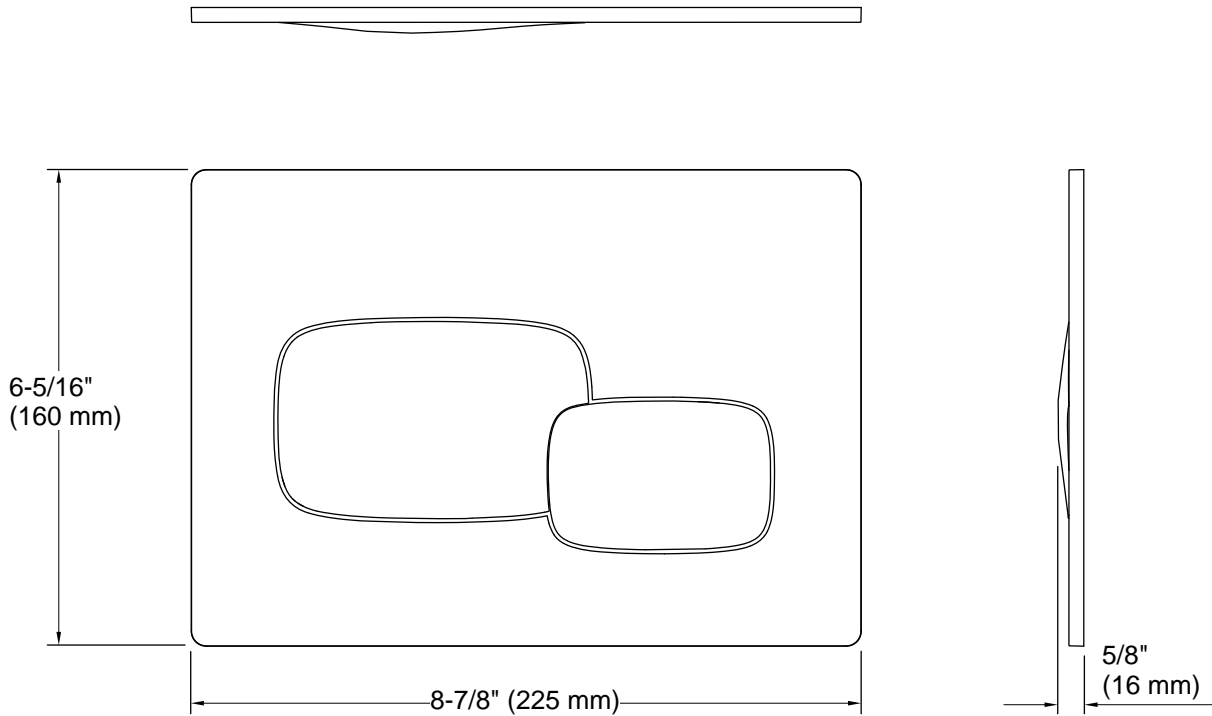

Technical Information

All product dimensions are nominal.

Material: Plastic

Notes

Install this product according to the installation guide.