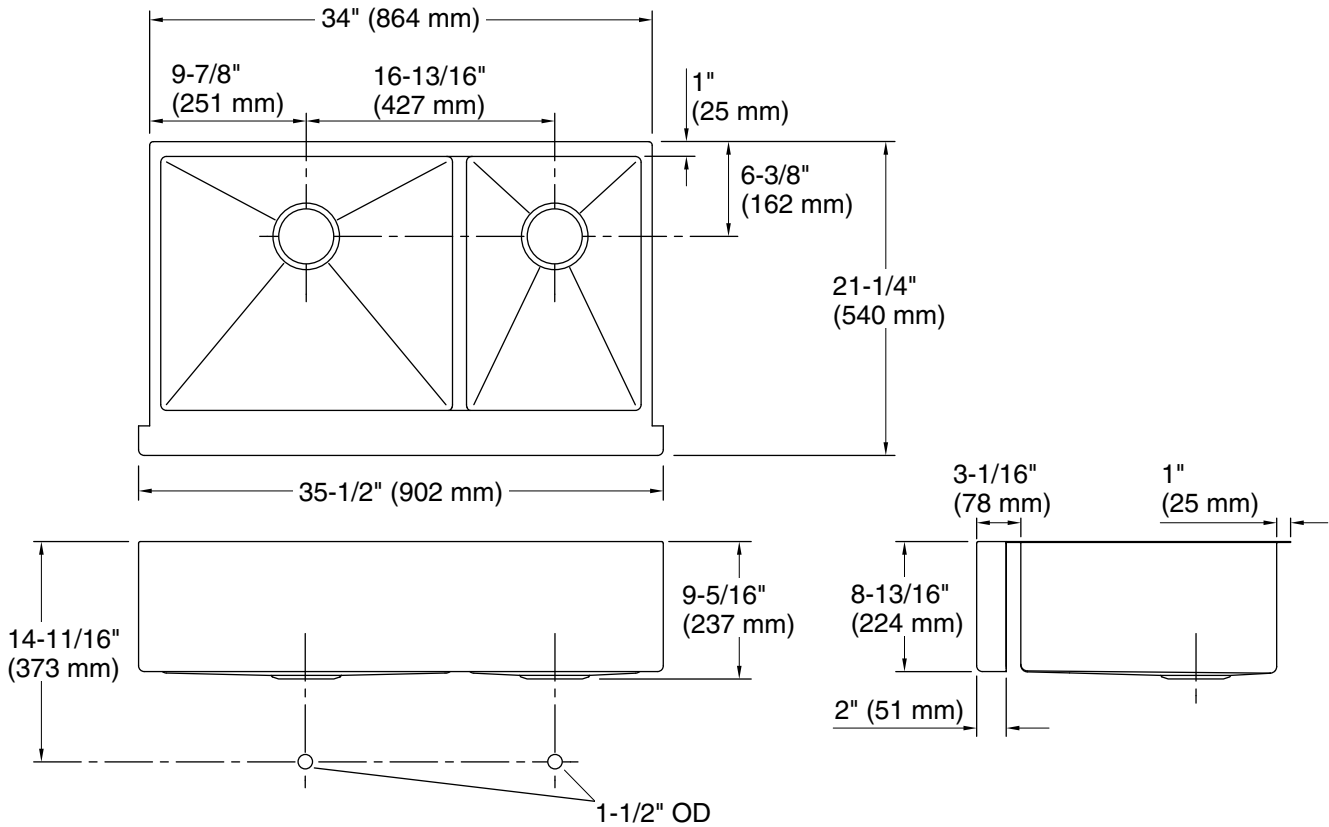

Strive®
Smart Divide® 35-1/2" undermount double-bowl
farmhouse kitchen sink
K-5416

Features

- Fits minimum 36" (914 mm) apron sink base cabinet
- Large/medium bowls
- 9" (229 mm) depth provides generous workspace
- Smart Divide® feature offers a lower bowl divider that increases workspace versatility
- Self-Trimming® apron overlaps cabinet face for easy installation and beautiful results
- Rear drain placement increases cabinet storage space underneath sink
- Includes installation hardware and cutout templates
- Includes bottom sink rack
- Rounded 10mm corners are easy to clean

See website for detailed warranty information.

Technical Information

All product dimensions are nominal.

Basin configuration: Large Bowl on Left

Min. base cabinet width: 36" (914 mm)

Bowl area (Left): Length: 19-11/16" (500 mm)
Width: 17-3/16" (437 mm)
Bowl depth: 9" (229 mm)
Water depth: 9" (229 mm)

Bowl area (Right): Length: 11-11/16" (297 mm)
Width: 17-3/16" (437 mm)
Bowl depth: 9" (229 mm)
Water depth: 9" (229 mm)

Drain hole: 3-3/4" (94 mm)

Template: 1224194-7, required, included

Notes

Install this product according to the installation instructions.

The 3/4" (19 mm) side rim flanges are supported without using the clip attachment. See the installation guide for further instructions.