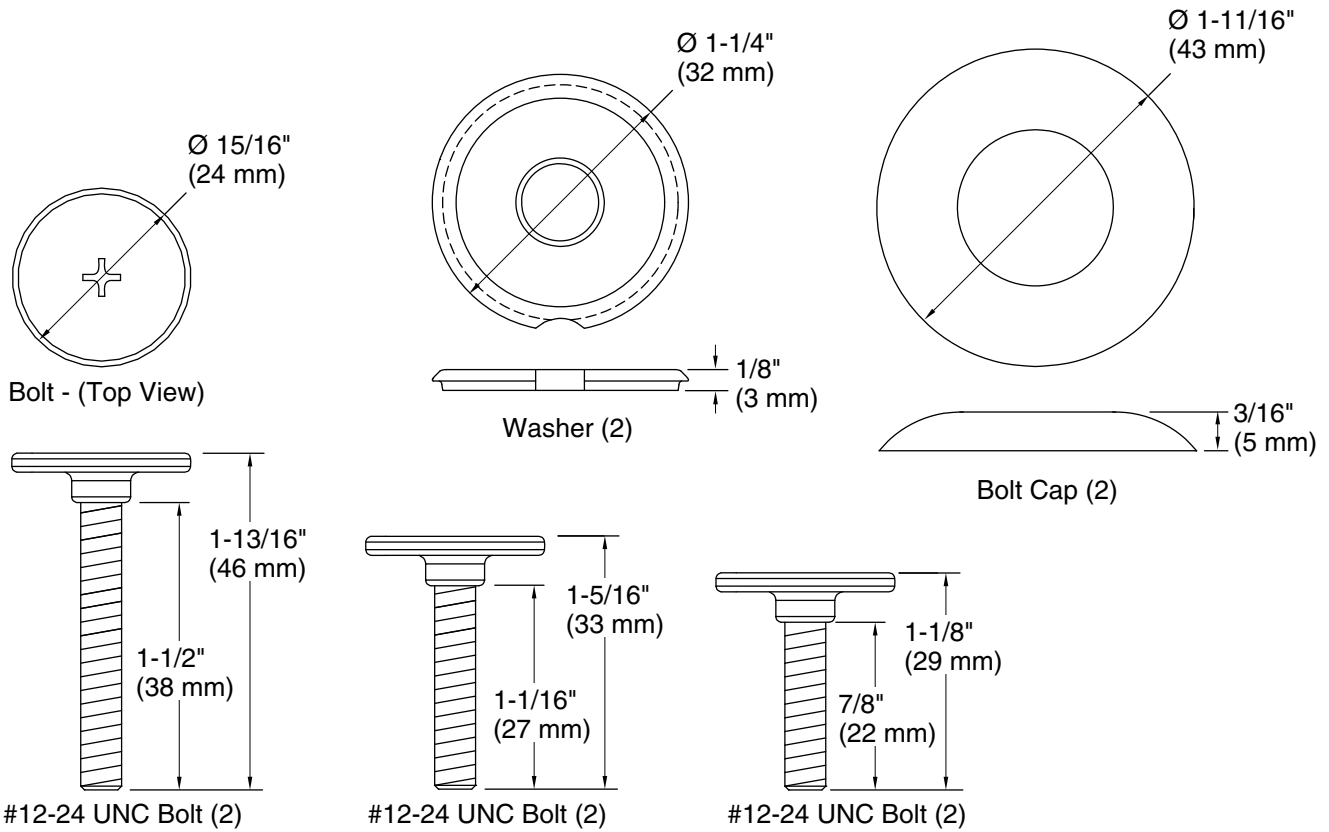

Features

- Low-profile bolt caps create a sleek, minimalistic look and simplify cleaning
- Conceals floor bolts on toilet
- Unlike standard T-bolts, no bolt cutting is required
- Caps firmly secure to washers and won't pop off
- Installation is as fast and easy as traditional bolt caps
- Offered in 10 colors, designed to match exactly with KOHLER toilets
- Clean Caps® come standard with all KOHLER concealed toilets, including San Souci touchless (K-4000), San Souci (K-5172), Kathryn (K-3940), Portrait (K-3826), San Raphael (K-3466), Memoirs Classic (K-6999), and Memoirs Stately (K-6669)

Installation

- Three lengths of bolts are included to ensure the same range and depth as standard T-bolts
- Installation depth gauges are marked so users can easily identify which length of bolts are needed

Color	Code	Description
-------	------	-------------

	0	White
---	---	-------

Technical Information

All product dimensions are nominal.

Material: Steel, Plastic

Notes

Install this product according to the installation guide.