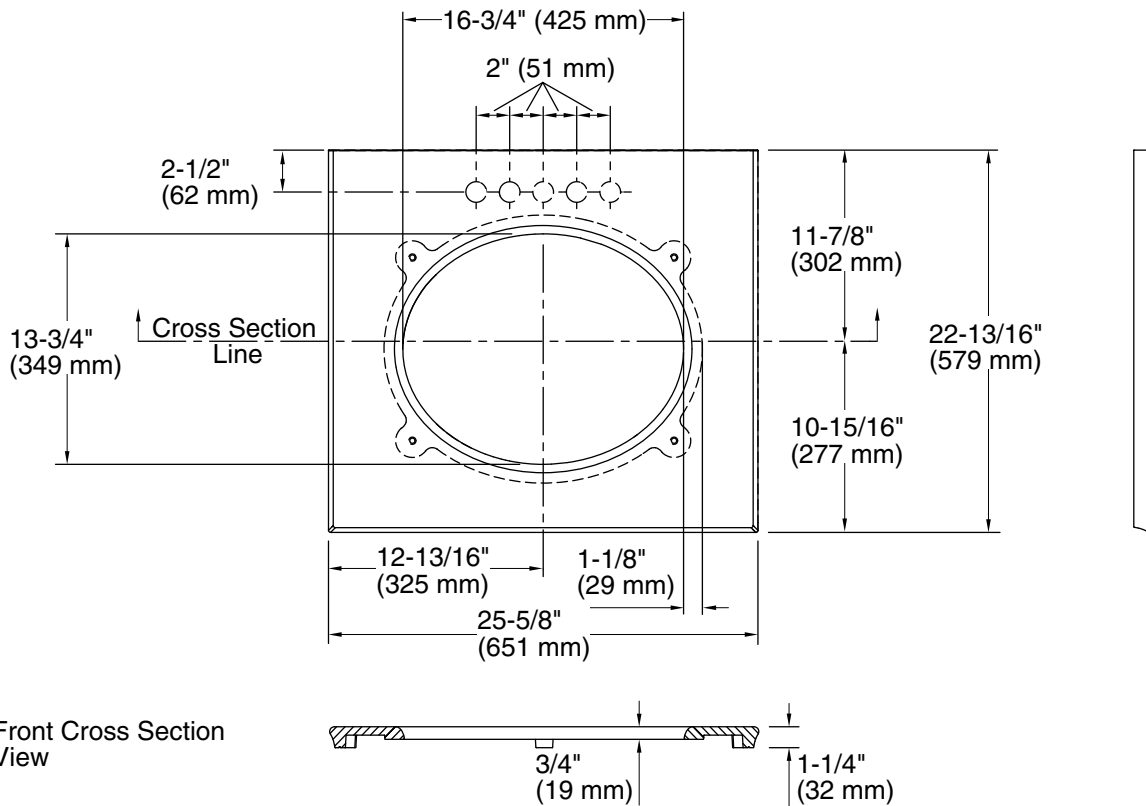

## Features

- Pairs with KOHLER Verticyl oval undermount bathroom sinks or other KOHLER 17" x 14" (432 x 356 mm) oval undermount bathroom sinks
- Pilot holes for 4" (102 mm) centerset, 8" (203 mm) widespread, or single-hole faucet installation
- Sculpted edge
- Field trimmable for alcove and corner installations
- Optional side and backsplashes available (sold separately)

## Installation

- Vanity top
- Includes mounting hardware for sink
- Accommodates single, 4" centerset, and 8" widespread faucet configurations

### Technical Information

All product dimensions are nominal.

Bowl configuration: Single

Bowl area (Only): Length: 16-3/4" (425 mm)  
Width: 13-3/4" (349 mm)

Faucet hole and sink-mounting locations are marked on the underside of the countertop.