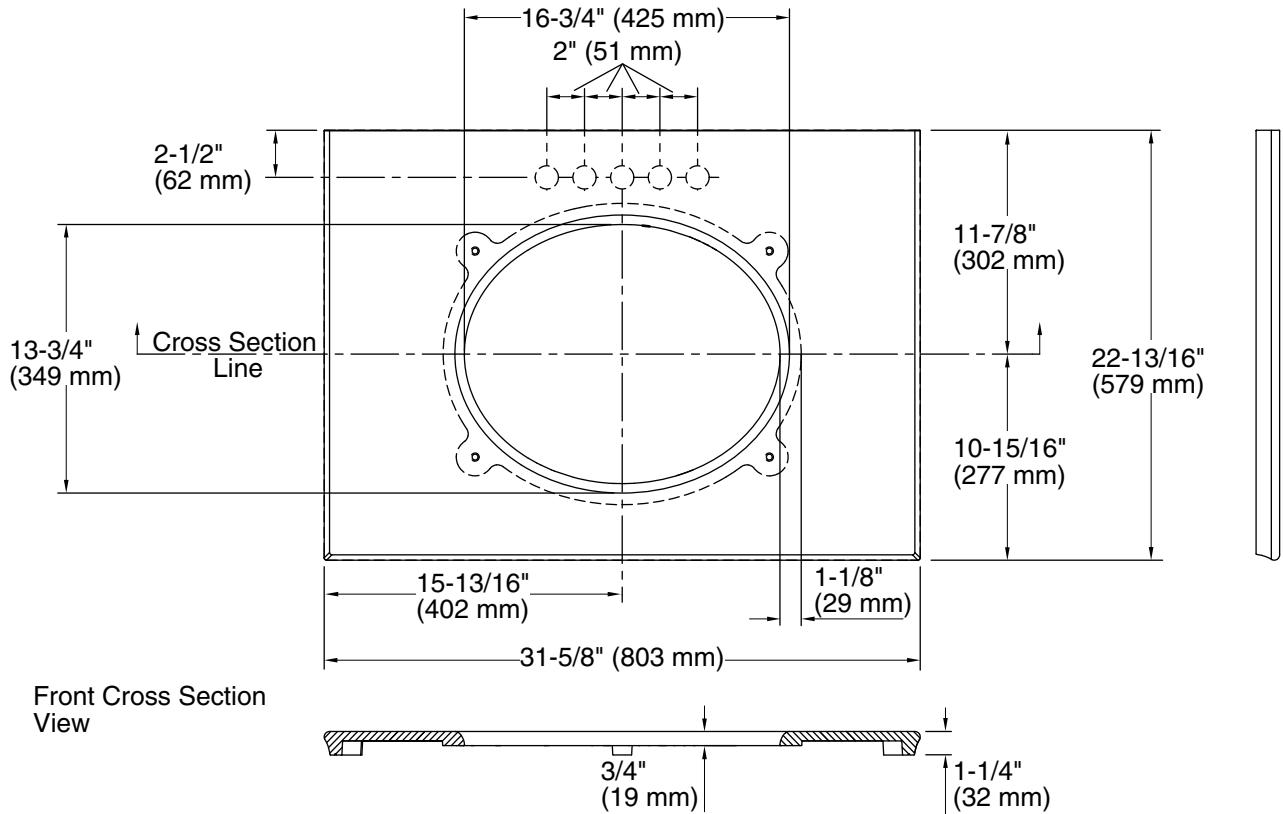

Solid/Expressions®

31" vanity top with single Verticyl® oval cutout
K-5422

Features

- Pairs with KOHLER Verticyl oval undermount bathroom sinks or other KOHLER 17" x 14" (432 x 356 mm) oval undermount bathroom sinks
- Pilot holes for 4" (102 mm) centerset, 8" (203 mm) widespread, or single-hole faucet installation
- Sculpted edge
- Optional side and backsplashes available (sold separately)

Material

- Solid surface

Installation

- Field trimmable
- Vanity top
- Includes mounting hardware for sink
- Accommodates single, 4" centerset, and 8" widespread faucet configurations

Required Products/Accessories

Technical Information

All product dimensions are nominal.

Basin configuration:	Single Bowl
Center(s):	8" (203 mm)
Bowl area (Basin #1):	Length: 16-3/4" (425 mm) Width: 13-3/4" (349 mm)
With overflow:	No

Notes

- Install this product according to the installation instructions.
- Observe all local plumbing and building codes.
- This countertop is designed to be installed with a KOHLER or standard-size vanity.
- Faucet hole and sink-mounting locations are marked on the underside of the countertop.