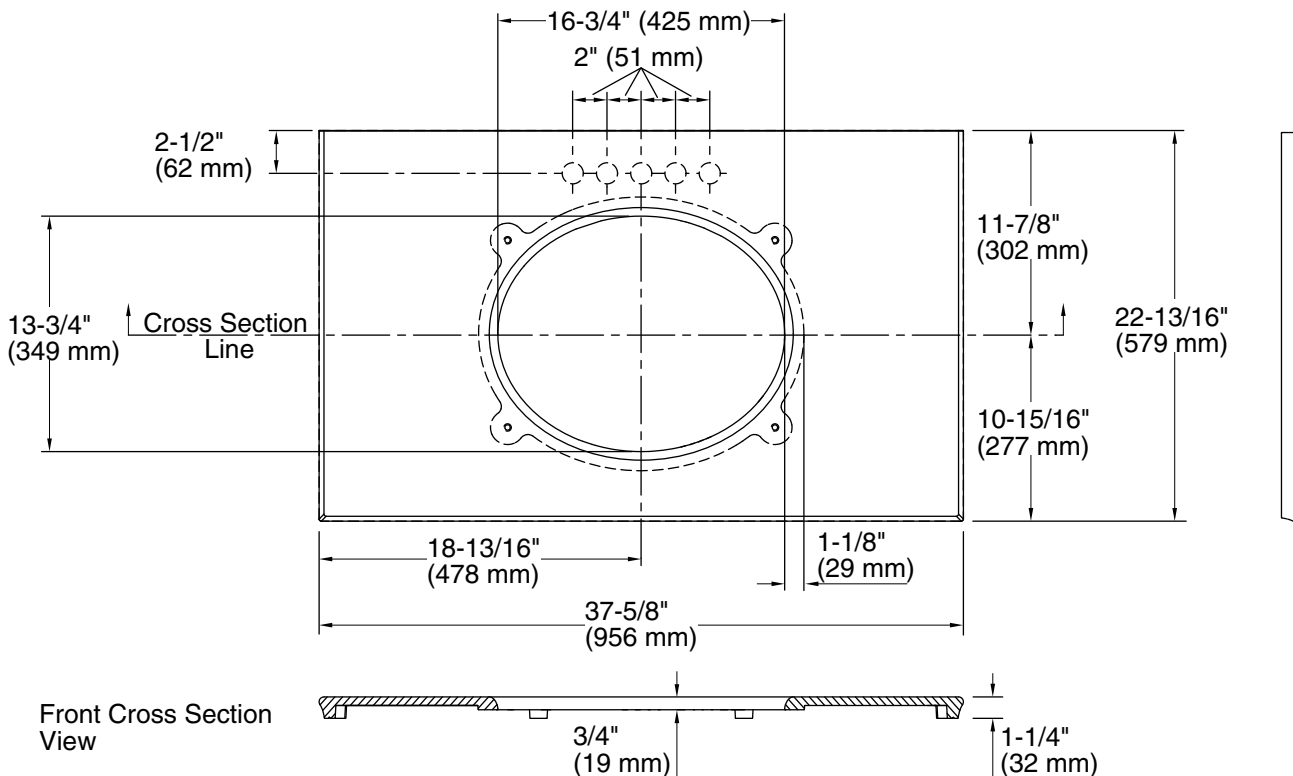

Technical Information

All product dimensions are nominal.

Basin configuration: Single Bowl

Center(s): 8" (203 mm)

Bowl area (Basin Length: 16-3/4" (425 mm)

#1): Width: 13-3/4" (349 mm)

With overflow: No

Notes

Install this product according to the installation instructions.

Observe all local plumbing and building codes.

This countertop is designed to be installed with a KOHLER or standard-size vanity.

Faucet hole and sink-mounting locations are marked on the underside of the countertop.