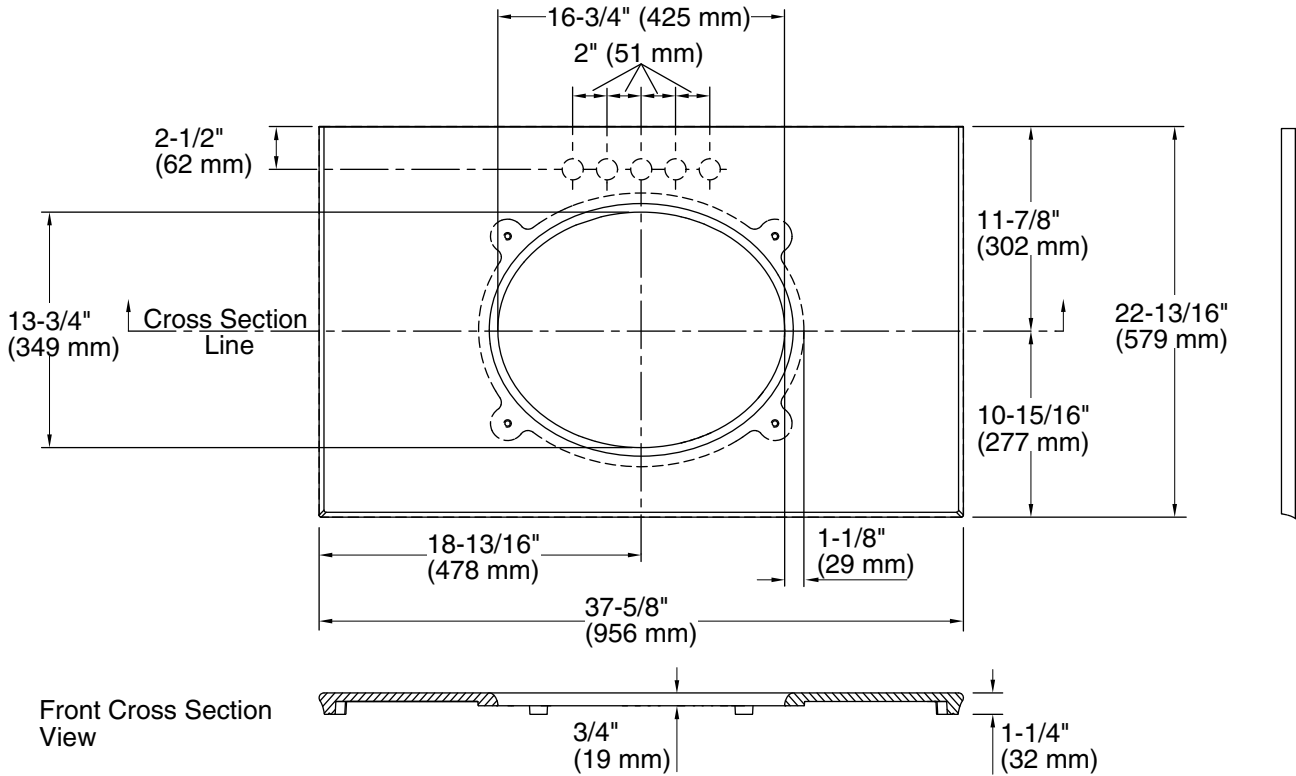

Solid/Expressions®

37" vanity top with single Verticyl® oval cutout
K-5423

Features

- Pairs with KOHLER Verticyl oval undermount bathroom sinks or other KOHLER 17" x 14" (432 x 356 mm) oval undermount bathroom sinks
- Pilot holes for 4" (102 mm) centerset, 8" (203 mm) widespread, or single-hole faucet installation
- Sculpted edge
- Optional side and backsplashes available (sold separately)

Material

- Solid surface

Installation

- Field trimmable
- Vanity top
- Includes mounting hardware for sink
- Accommodates single, 4" centerset, and 8" widespread faucet configurations

Required Products/Accessories

Technical Information

All product dimensions are nominal.

Basin configuration:	Single Bowl
Center(s):	8" (203 mm)
Bowl area (Basin #1):	Length: 16-3/4" (425 mm) Width: 13-3/4" (349 mm)
With overflow:	No

Notes

- Install this product according to the installation instructions.
- Observe all local plumbing and building codes.
- This countertop is designed to be installed with a KOHLER or standard-size vanity.
- Faucet hole and sink-mounting locations are marked on the underside of the countertop.