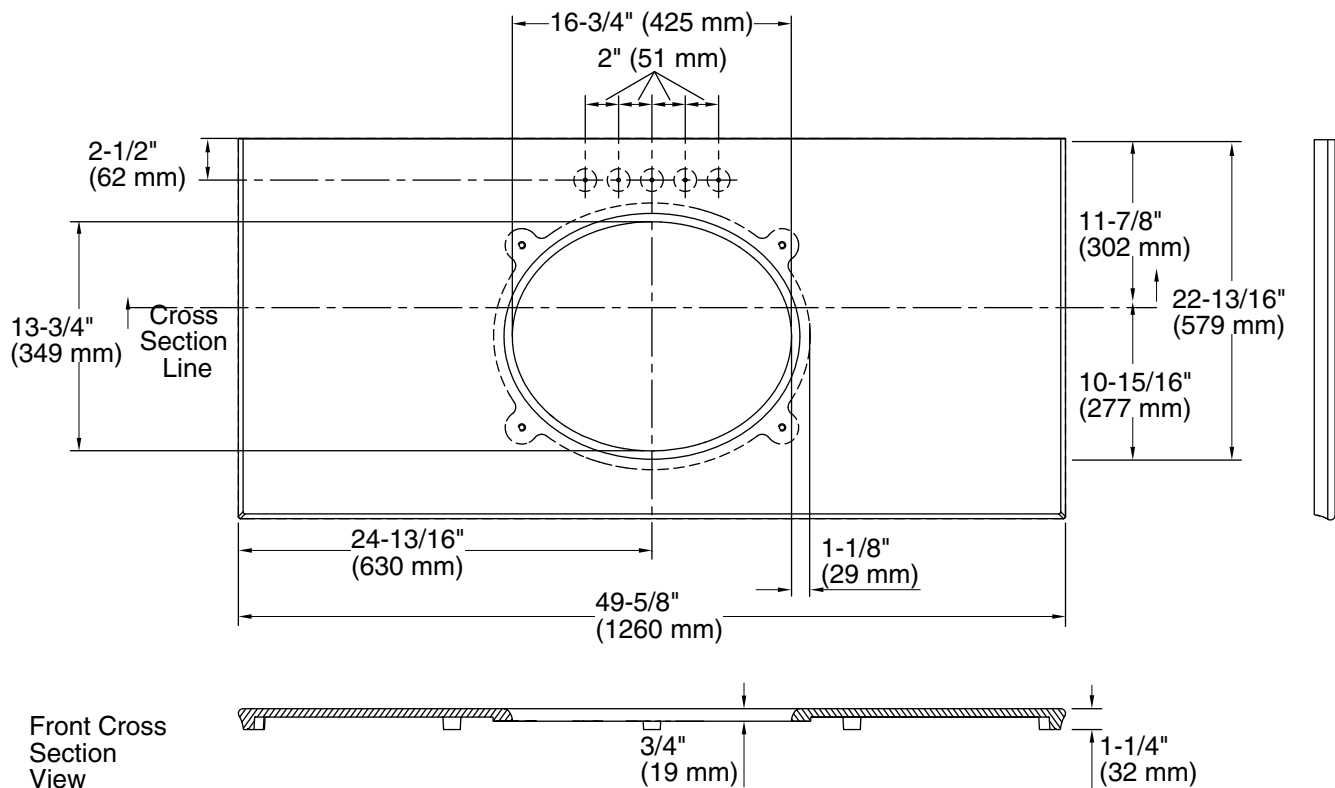

Solid/Expressions®

49" vanity top with single Verticyl® oval cutout
K-5424

Features

- Pairs with KOHLER Verticyl oval undermount bathroom sinks or other KOHLER 17" x 14" (432 x 356 mm) oval undermount bathroom sinks
- Pilot holes for 4" (102 mm) centerset, 8" (203 mm) widespread, or single-hole faucet installation
- Sculpted edge
- Optional side and backsplashes available (sold separately)

Material

- Solid surface

Installation

- Field trimmable
- Vanity top
- Includes mounting hardware for sink
- Accommodates single, 4" centerset, and 8" widespread faucet configurations

Required Products/Accessories

Technical Information

All product dimensions are nominal.

Basin configuration:	Single Bowl
Center(s):	8" (203 mm)
Bowl area (Basin #1):	Length: 16-3/4" (425 mm) Width: 13-3/4" (349 mm)
With overflow:	No

Notes

- Install this product according to the installation instructions.
- Observe all local plumbing and building codes.
- This countertop is designed to be installed with a KOHLER or standard-size vanity.
- Faucet hole and sink-mounting locations are marked on the underside of the countertop.