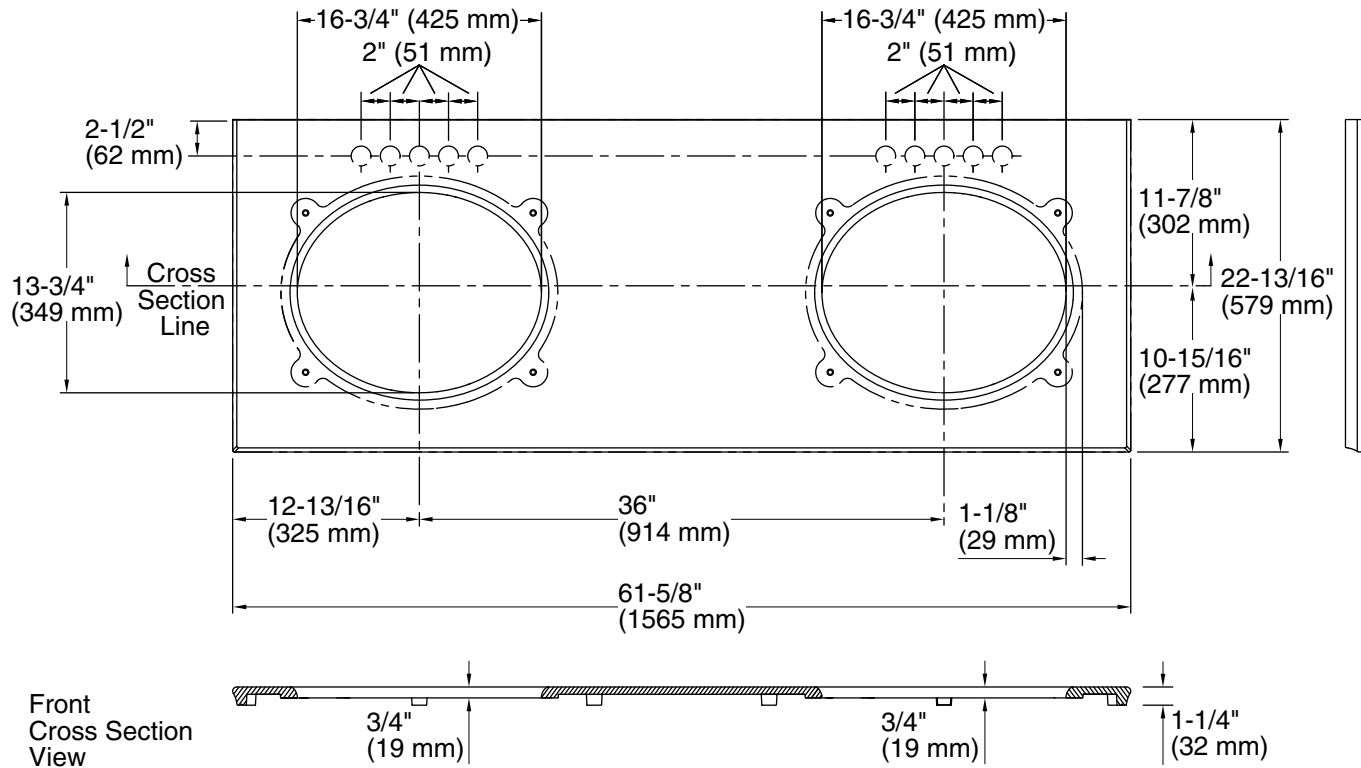

Solid/Expressions®

61" vanity top with double Verticyl® rectangular cutout
K-5433

Features

- Pairs with KOHLER Verticyl oval undermount bathroom sinks or other KOHLER 17" x 14" (432 x 356 mm) oval undermount bathroom sinks
- Pilot holes for 4" (102 mm) centerset, 8" (203 mm) widespread, or single-hole faucet installation
- Sculpted edge
- Field trimmable for alcove and corner installations
- Optional side and backsplashes available (sold separately)

Material

- Solid surface

Installation

- Vanity top
- Includes mounting hardware for sinks
- Accommodates single, 4" centerset, and 8" widespread faucet configurations

Required Products/Accessories

K-2881 19-1/4" oval undermount bathroom sink

Color	Code	Description
-------	------	-------------

	S33	White Expressions
---	-----	-------------------

Technical Information

All product dimensions are nominal.

Bowl configuration:	Double equal
Bowl area (Left):	Length: 16-3/4" (425 mm) Width: 13-3/4" (349 mm)
Bowl area (Right):	Length: 16-3/4" (425 mm) Width: 13-3/4" (349 mm)

Notes

- Install this product according to the installation instructions.
- Observe all local plumbing and building codes.
- This countertop is designed to be installed with a KOHLER or standard-size vanity.
- Faucet hole and sink-mounting locations are marked on the underside of the countertop.