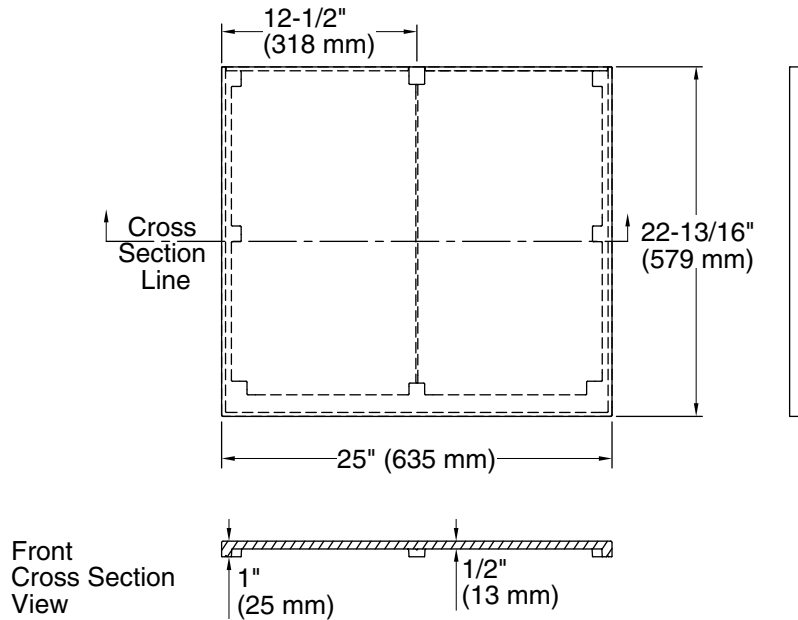

**Solid/Expressions®**  
Bathroom Vanity Top  
**K-5436**

**Features**

- Pairs with KOHLER drop-in and above-counter bathroom sinks
- Pilot holes for 4" (102 mm) centerset, 8" (203 mm) widespread, or single-hole faucet installation
- Optional side and backsplashes available (sold separately)

**Material**

- Solid surface

**Installation**

- Field trimmable
- Vanity top
- Accommodates single, 4" centerset, and 8" widespread faucet configurations

**Recommended Products/Accessories**

K-23723 Faucet cleaner

### Technical Information

All product dimensions are nominal.

Center(s): 8" (203 mm)