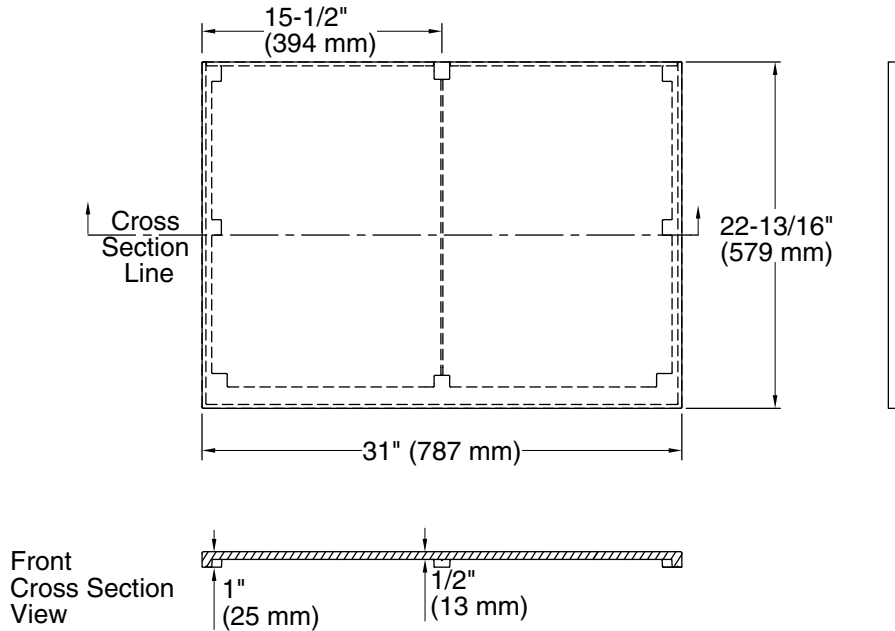

Solid/Expressions®
Bathroom Vanity Top
K-5437

Features

- Pairs with KOHLER drop-in and above-counter bathroom sinks
- Pilot holes for 4" (102 mm) centerset, 8" (203 mm) widespread, or single-hole faucet installation
- Optional side and backsplashes available (sold separately)

Material

- Solid surface

Installation

- Field trimmable
- Vanity top
- Accommodates single, 4" centerset, and 8" widespread faucet configurations

Recommended Products/Accessories

K-23723 Faucet cleaner

Codes/Standards

None Applicable

**KOHLER® One-Year Limited
Warranty**

See website for detailed warranty information.

Technical Information

All product dimensions are nominal.

Center(s): 8" (203 mm)

Notes

Install this product according to the installation instructions.

Observe all local plumbing and building codes. This countertop is designed to be installed with a KOHLER or standard-size vanity.