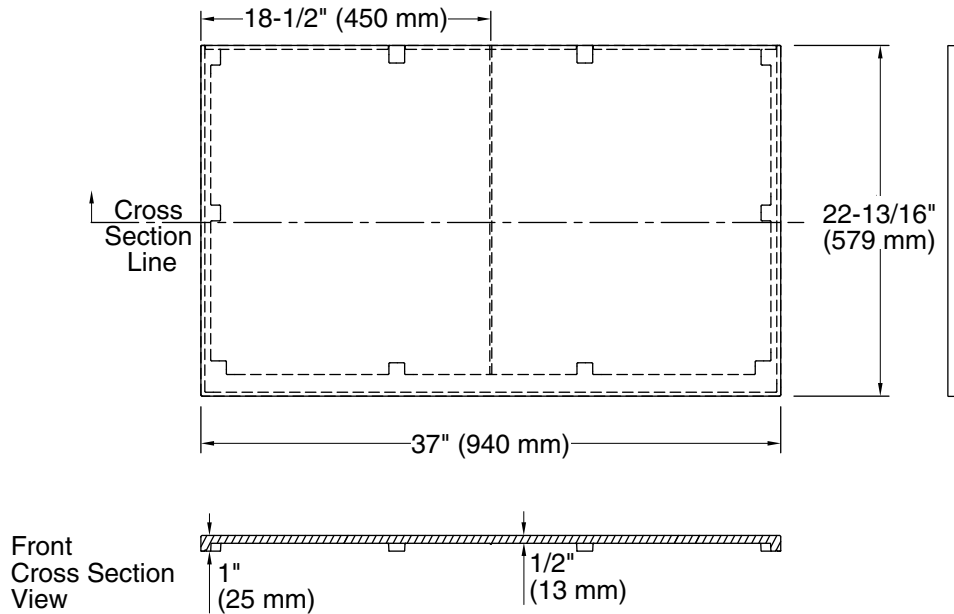

Technical Information

All product dimensions are nominal.

Notes

Install this product according to the installation instructions.

Observe all local plumbing and building codes. This countertop is designed to be installed with a KOHLER or standard-size vanity.