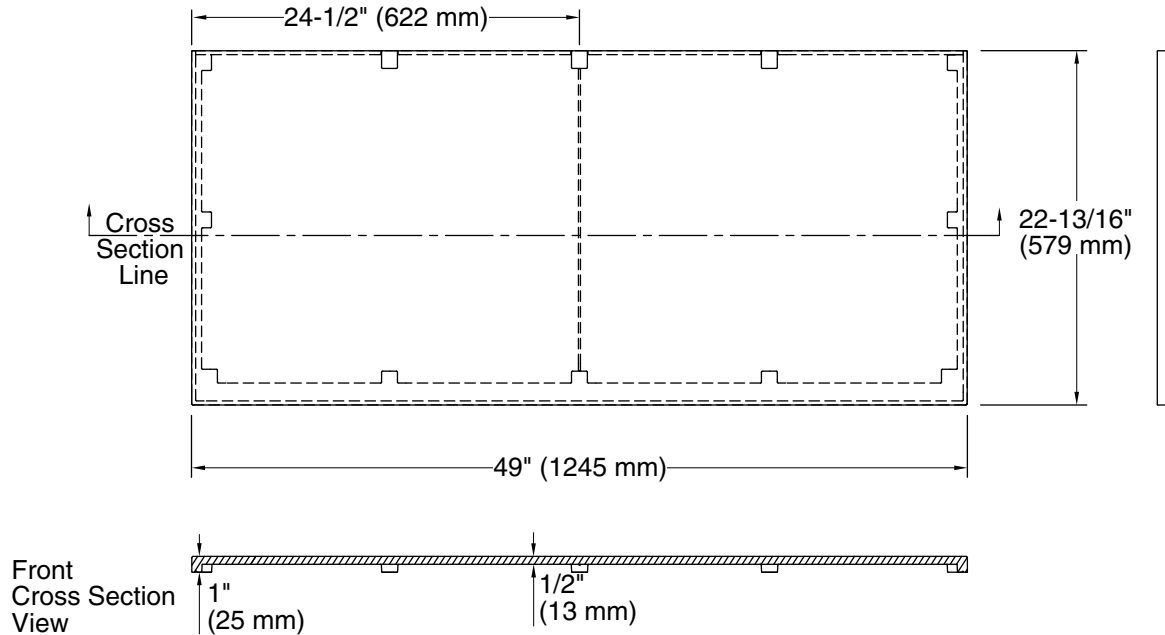

Solid/Expressions®
Bathroom Vanity Top
K-5439

Features

- Pairs with KOHLER drop-in and above-counter bathroom sinks
- Pilot holes for 4" (102 mm) centerset, 8" (203 mm) widespread, or single-hole faucet installation
- Optional side and backsplashes available (sold separately)

Material

- Solid surface

Installation

- Field trimmable
- Vanity top
- Accommodates single, 4" centerset, and 8" widespread faucet configurations

Recommended Products/Accessories

K-23723 Faucet cleaner

Codes/Standards

None Applicable

**KOHLER® One-Year Limited
Warranty**

See website for detailed warranty information.

Technical Information

All product dimensions are nominal.

Center(s): 8" (203 mm)

Notes

Install this product according to the installation instructions.

Observe all local plumbing and building codes. This countertop is designed to be installed with a KOHLER or standard-size vanity.