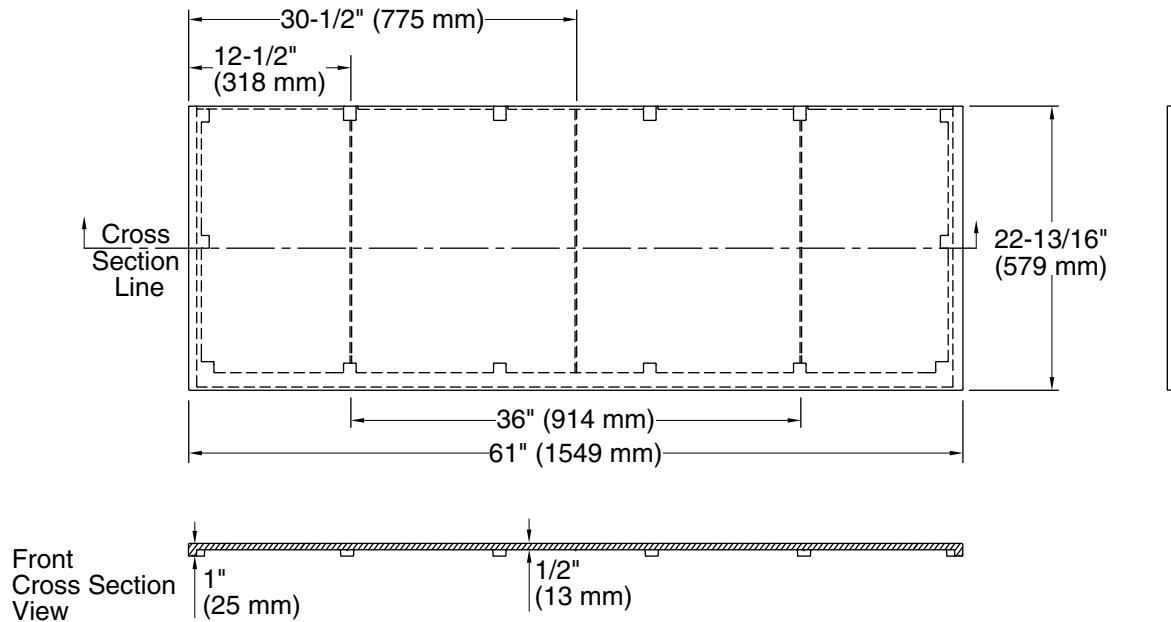

**Solid/Expressions®**  
Bathroom Vanity Top  
**K-5441**

**Features**

- Pairs with KOHLER drop-in and above-counter bathroom sinks
- Pilot holes for 4" (102 mm) centerset, 8" (203 mm) widespread, or single-hole faucet installation
- Optional side and backsplashes available (sold separately)

**Material**

- Solid surface

**Installation**

- Field trimmable
- Vanity top
- Accommodates single, 4" centerset, and 8" widespread faucet configurations

**Recommended Products/Accessories**

K-23723 Faucet cleaner

### Technical Information

All product dimensions are nominal.

Basin configuration: Single Bowl

Center(s): 8" (203 mm)