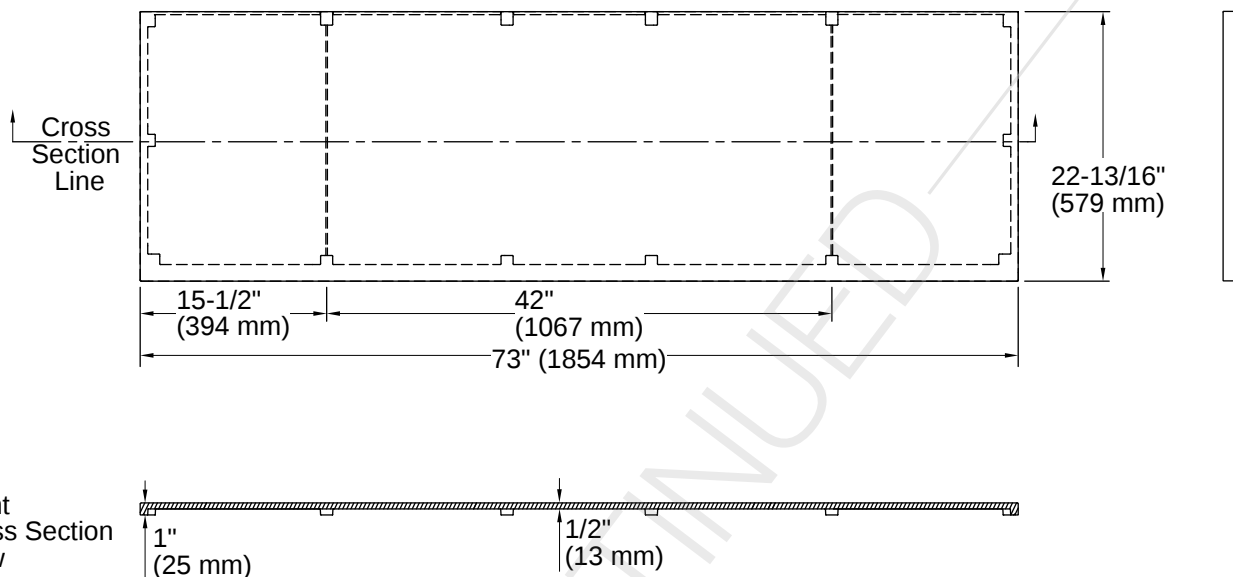

Solid/Expressions® | K-5442

73" vanity top without cutout

Features

- Pairs with KOHLER drop-in and above-counter bathroom sinks
- Pilot holes for 4" (102 mm) centerset, 8" (203 mm) widespread, or single-hole faucet installation
- Optional side and backsplashes available (sold separately)

For the most current specification sheet, go to www.kohler.com USA or www.kohler.ca Canada.

4-15-2026 4:37 - US-CA

Installation

- Field trimmable
- Vanity top
- Accommodates single, 4" centerset, and 8" widespread faucet configurations