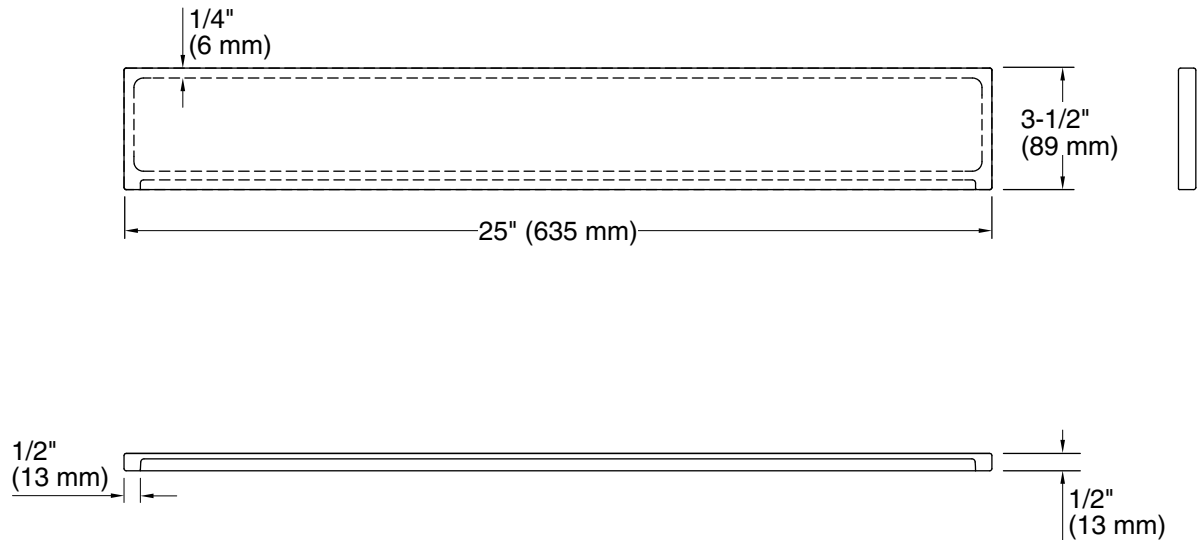

Solid/Expressions®
Bathroom Vanity Top - Back Splash
K-5444

Features

- For use with KOHLER Solid/Expressions 24" (610 mm) solid-surface vanity tops
- Includes one panel
- Optional side splashes available (sold separately)

Technical Information

All product dimensions are nominal.

Material: Solid Surface