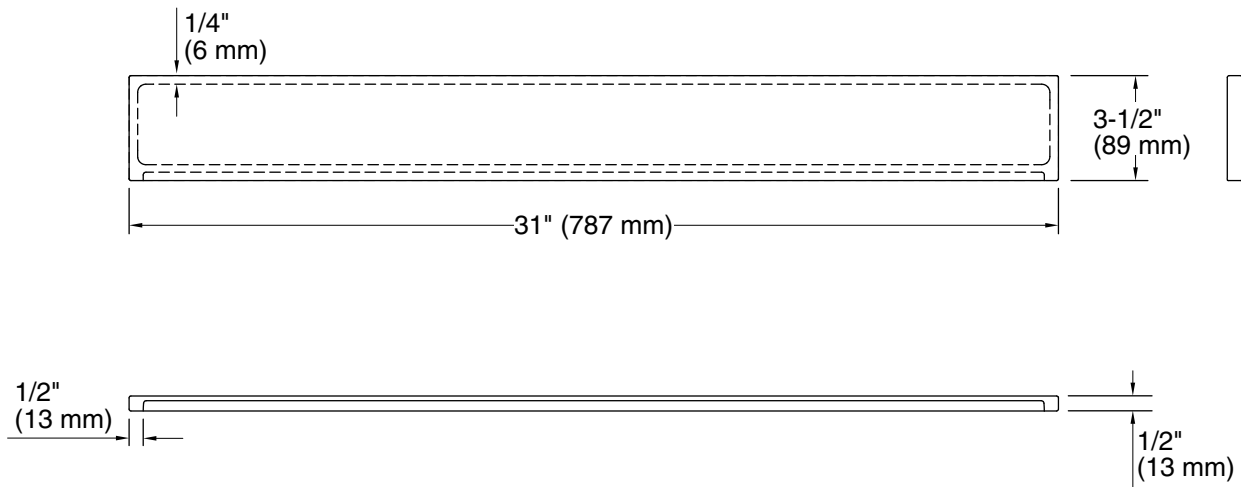

Solid/Expressions®
Bathroom Vanity Top - Back Splash
K-5445

Features

- For use with KOHLER Solid/Expressions 30" (762 mm) solid-surface vanity tops
- Includes one panel
- Optional side splashes available (sold separately)

Technical Information

All product dimensions are nominal.

Material: Solid Surface