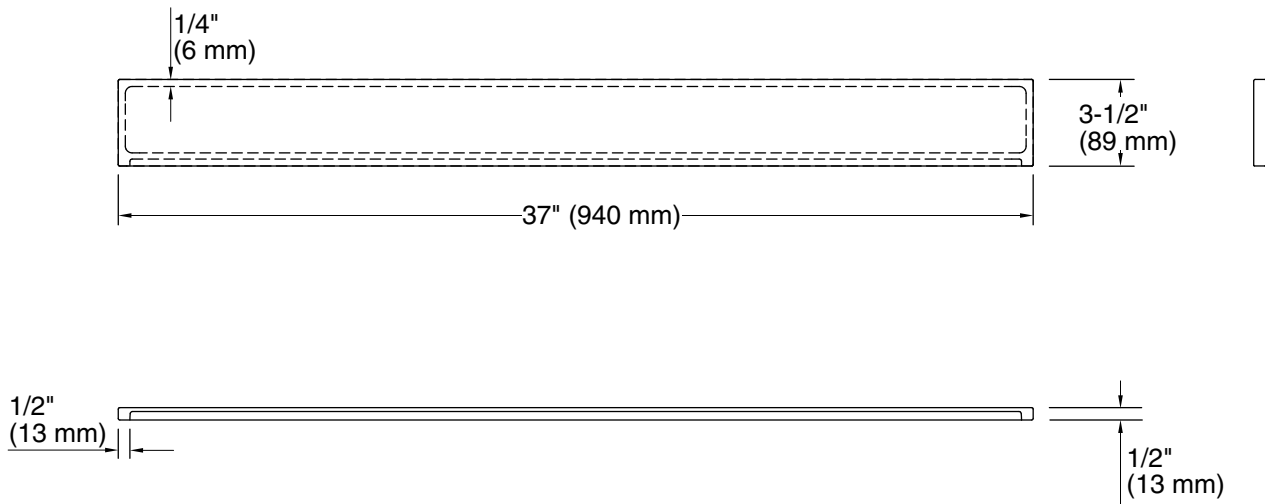

Solid/Expressions®
Bathroom Vanity Top - Back Splash
K-5446

Features

- For use with KOHLER Solid/Expressions 36" (914 mm) solid-surface vanity tops
- Includes one panel
- Optional side splashes available (sold separately)

Solid/Expressions®
Bathroom Vanity Top - Back Splash
K-5446

Technical Information

All product dimensions are nominal.

Material: Solid Surface