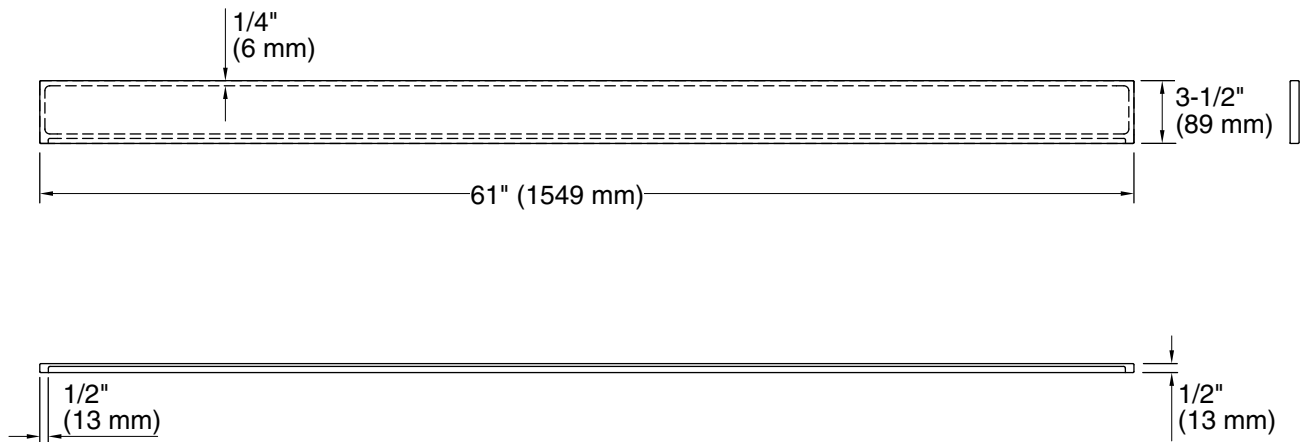

Solid/Expressions®
Bathroom Vanity Top - Back splash
K-5448

Features

- For use with KOHLER Solid/Expressions 60" (1524 mm) solid-surface vanity tops
- Includes one panel
- Optional side splashes available (sold separately)

Technical Information

All product dimensions are nominal.

Material: Solid Surface