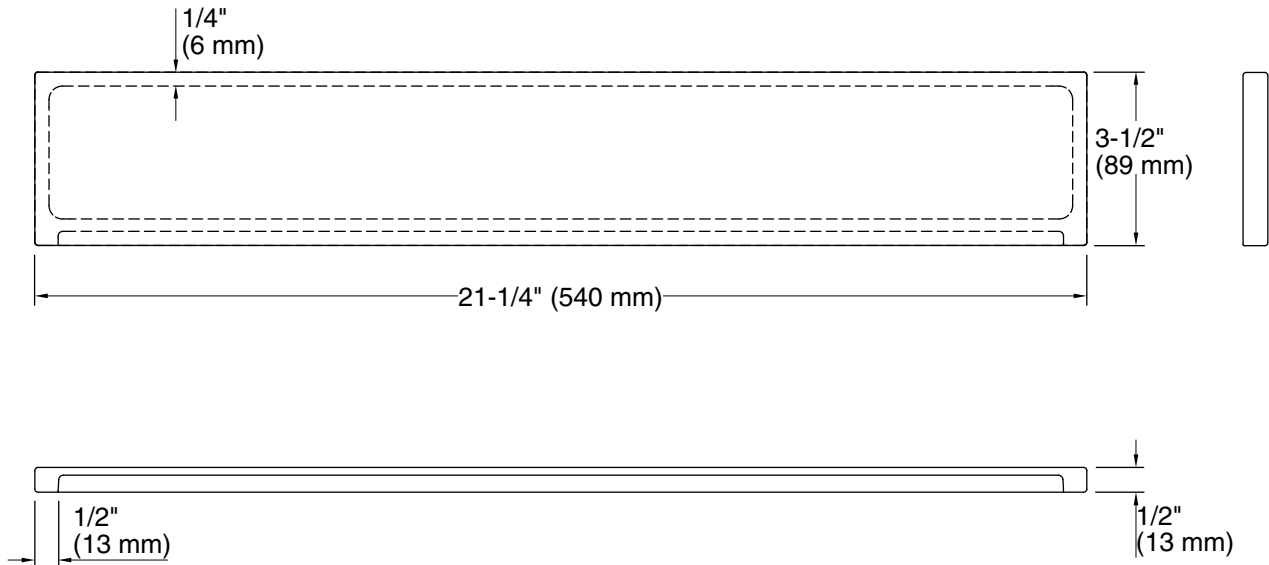

Solid/Expressions®
Bathroom Vanity Top - Side Splash
K-5451

Features

- For use with KOHLER Solid/Expressions solid-surface vanity tops
- Includes one panel
- Optional backsplashes available (sold separately)

Technical Information

All product dimensions are nominal.

Material: Solid Surface