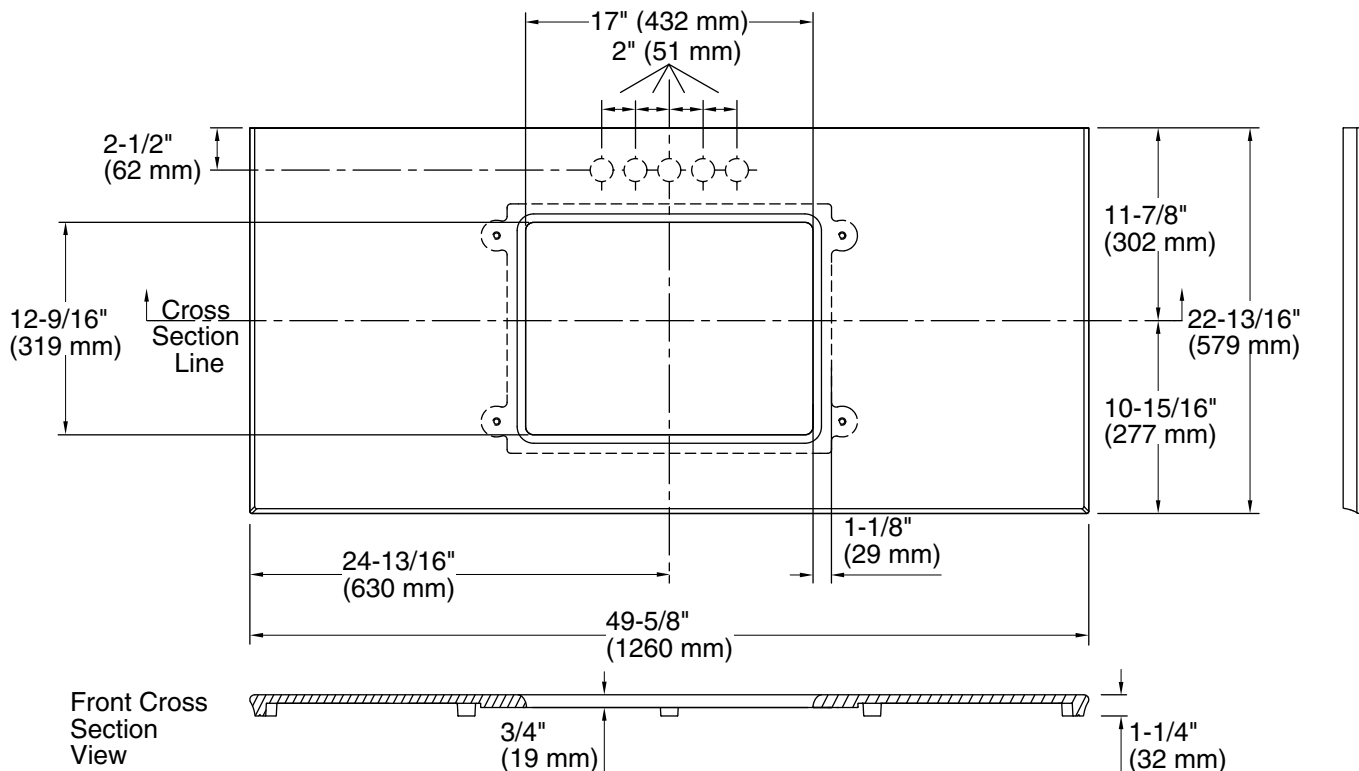

Solid/Expressions®

49" vanity top with single Verticyl® rectangular cutout
K-5458

Features

- Pairs with KOHLER Verticyl rectangular under-mount bathroom sinks
- Pilot holes for 4" (102 mm) centerset, 8" (203 mm) widespread, or single-hole faucet installation
- Sculpted edge
- Optional side and backsplashes available (sold separately)

Material

- Solid surface

Installation

- Field trimmable
- Vanity top
- Includes mounting hardware for sink
- Accommodates single, 4" centerset, and 8" widespread faucet configurations

Required Products/Accessories

Technical Information

All product dimensions are nominal.

Basin configuration: Single Bowl

Bowl area (Basin #1): Length: 17" (432 mm)
Width: 12-9/16" (319 mm)

With overflow: No

Notes

Install this product according to the installation instructions.

Observe all local plumbing and building codes. This countertop is designed to be installed with a KOHLER or standard-size vanity.

Faucet hole and sink-mounting locations are marked on the underside of the countertop.