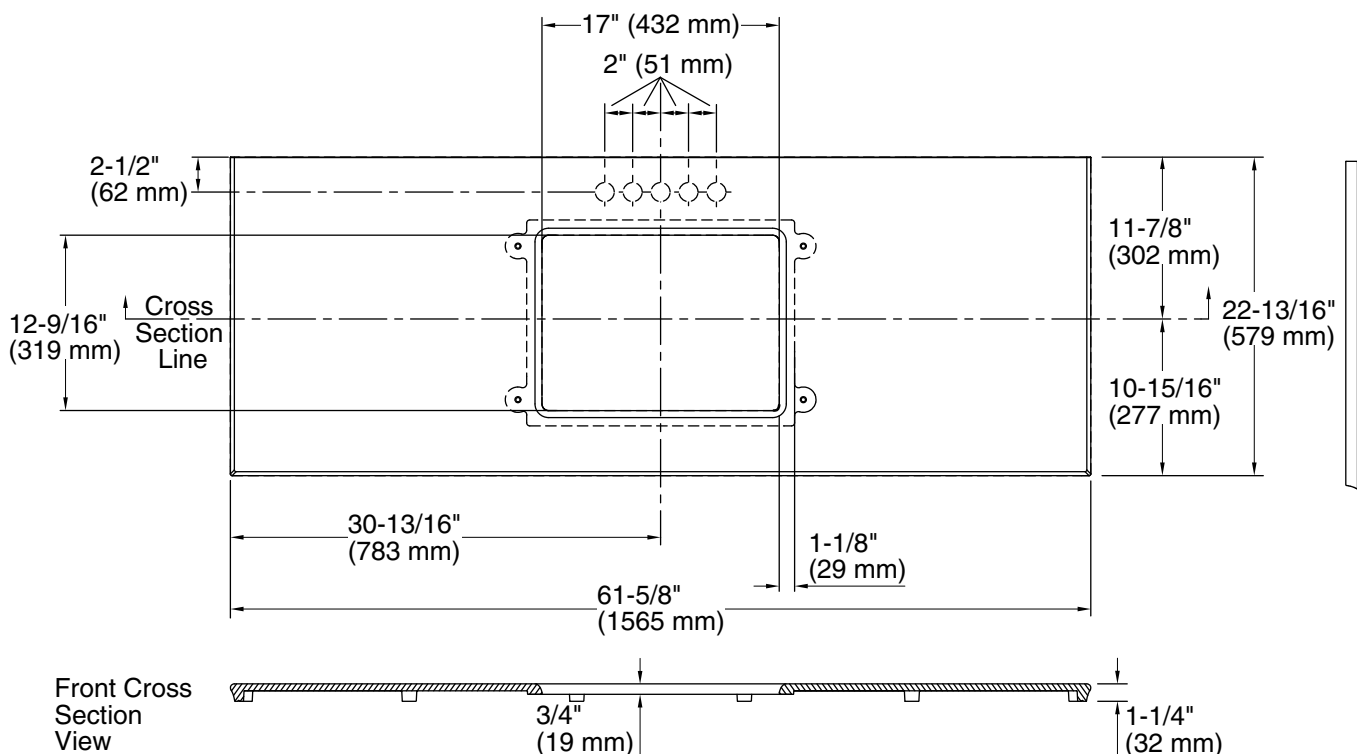

# Solid/Expressions®

61" vanity top with single Verticyl® rectangular cutout  
K-5459

## Installation

- Vanity top
- Includes mounting hardware for sink
- Accommodates single, 4" centerset, and 8" widespread faucet configurations

### Technical Information

All product dimensions are nominal.

Bowl configuration: Single

Bowl area (Only): Length: 17" (432 mm)  
Width: 12-9/16" (319 mm)

Faucet hole and sink-mounting locations are marked on the underside of the countertop.