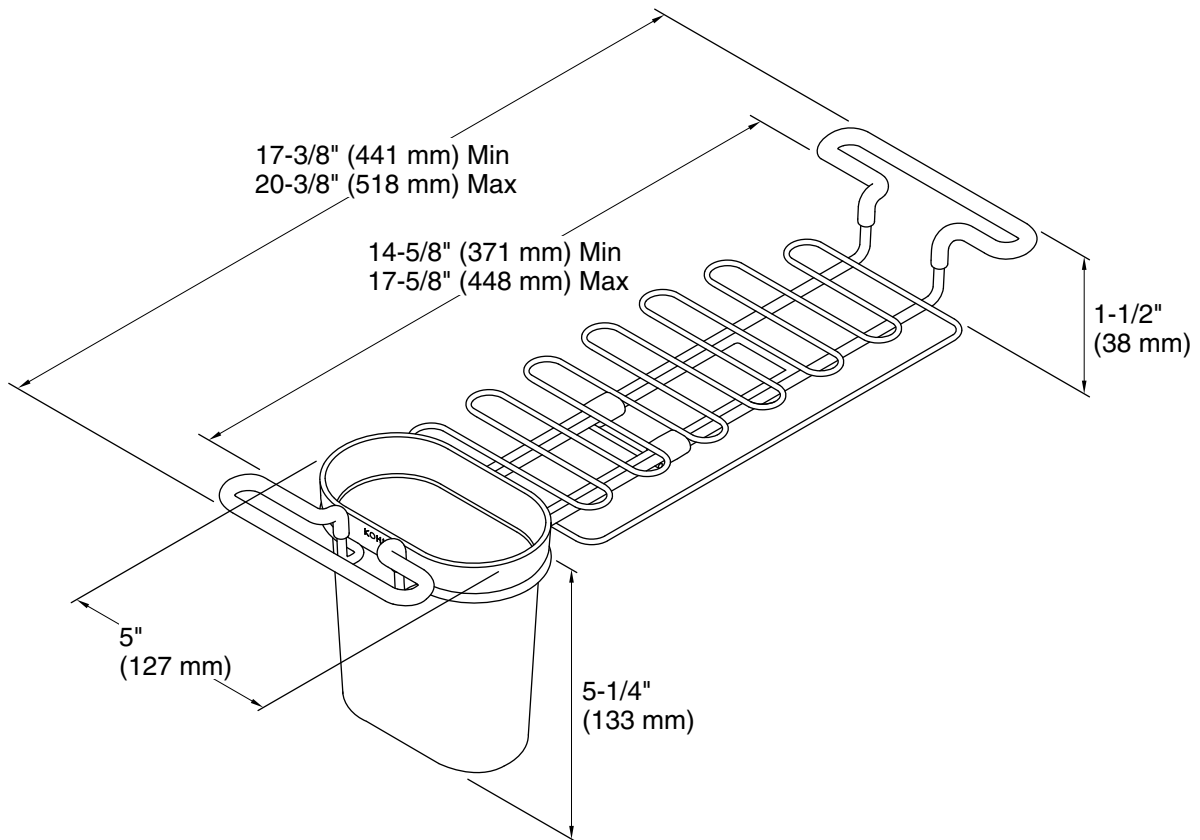

Features

- Expands 3" to fit most 14.6" - 17.6" (371 - 447 mm) sinks
- Holds utensils and cleaning tools
- Doubles as a drying rack for cups and mugs
- Nonslip coating
- Removable soaking cup
- Dishcloth rail
- Made of rust-resistant stainless steel
- Dishwasher-safe

Color	Code	Description
-------	------	-------------

	0	White
	CHR	Charcoal

Technical Information

All product dimensions are nominal.

Material: Stainless Steel