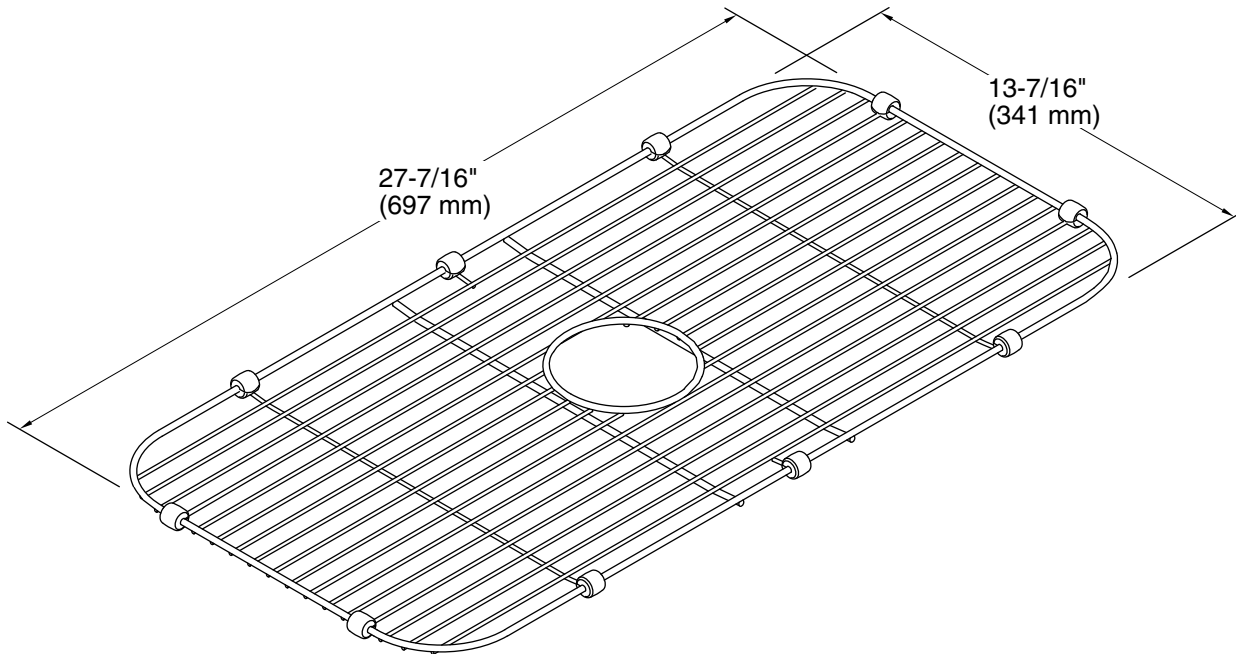

Undertone®
Sink rack for Undertone® sinks
K-5474

Technical Information

All product dimensions are nominal.

Material: Stainless Steel