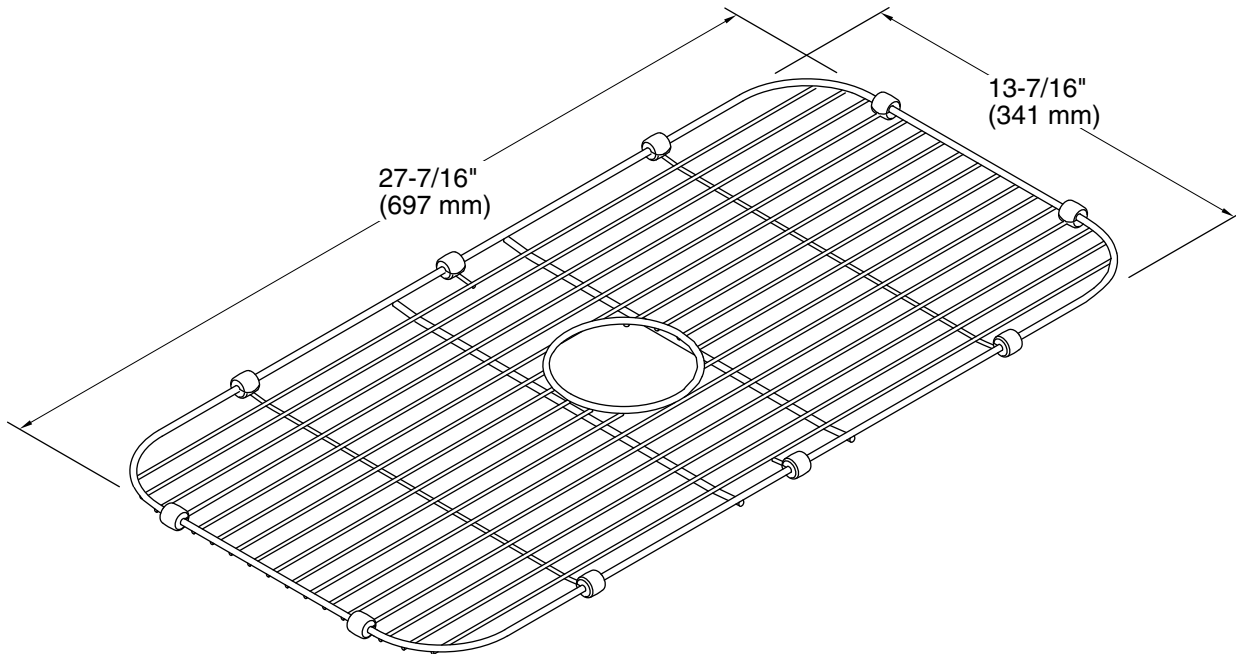

Available Colors/Finishes

Color tiles intended for reference only.

Color	Code	Description
	ST	Stainless Steel

KOHLER®

Undertone®
Stainless steel sink rack
K-5474

Technical Information

All product dimensions are nominal.