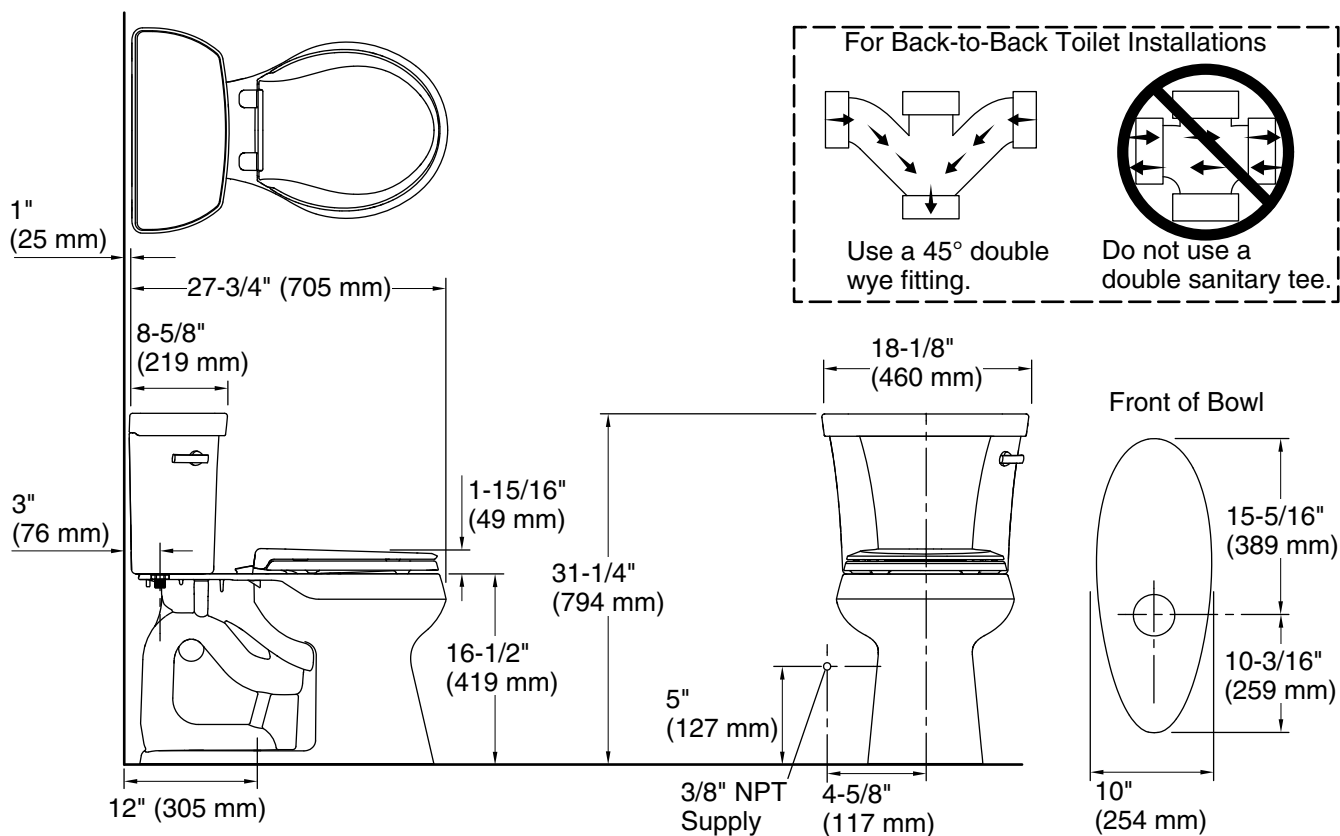

### Features

- Two-piece design
- Round-front bowl offers an ideal solution for smaller bathrooms and powder rooms
- Comfort Height® feature offers chair-height seating that makes sitting down and standing up easier for most adults
- Right-hand Polished Chrome trip lever
- Combination consists of the K-4467-RA tank and the K-5393 bowl
- Eligible for consumer rebates in some municipalities
- 1.28 gpf (4.8 lpf)
- 2-1/8" (54 mm) fully glazed trapway
- Class Five® canister optimizes the flow out of the tank, harnessing gravity and the natural powerful reducing cascade of water to increase the power and effectiveness of the flush

### Installation

- Standard 12" (305 mm) rough-in
- Three-bolt quick-connect installation
- Seat and supply line sold separately

### Technical Information

All product dimensions are nominal.

Toilet type:	Floor-mount
Waste Outlet:	Floor
Bowl shape:	Round-front
Flush type:	Class Five
Trap passageway:	2-1/8" (54 mm)
Water surface size:	10-1/2" x 8-1/4" (267 mm x 210 mm)
Rim to water surface:	5-3/8" (137 mm)
Rough-in:	12" (305 mm)
Seat-mounting holes:	5-1/2" (140 mm)