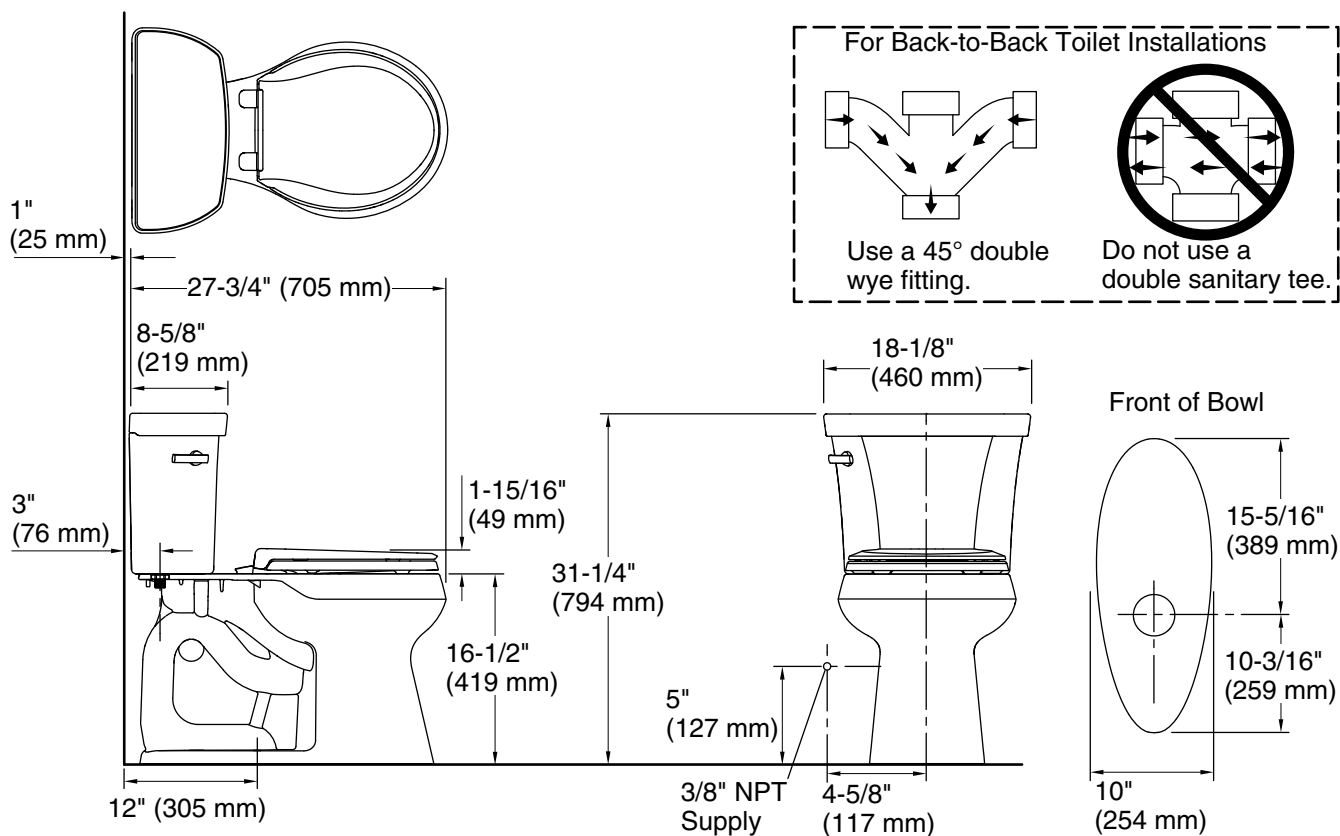

Features

- Two-piece design
- Round-front bowl offers an ideal solution for smaller bathrooms and powder rooms
- Comfort Height® feature offers chair-height seating that makes sitting down and standing up easier for most adults
- Left-hand Polished Chrome trip lever
- Combination consists of the K-4467 tank and the K-5393 bowl
- Eligible for consumer rebates in some municipalities
- 1.28 gpf (4.8 lpf)
- 2-1/8" (54 mm) fully glazed trapway
- Class Five® canister optimizes the flow out of the tank, harnessing gravity and the natural powerful reducing cascade of water to increase the power and effectiveness of the flush

Installation

- Standard 12" (305 mm) rough-in
- Three-bolt quick-connect installation
- Seat and supply line sold separately

Recommended Products/Accessories

- K-5589 Purefresh® Deodorizing round-front toilet seat
- K-76923 PureWash® M250 Quiet-Close™ round-front toilet seat with antimicrobial agent
- K-5420 Low-Profile Bolt Caps
- K-9379 Trip Lever
- 1023457 Wax Ring/Hardware Kit
- 1265114 Connector Hose
- K-23726 Drain treatment

Included Components

- K-5393 Round-front toilet bowl
- K-4467 Toilet tank, 1.28 gpf

Codes/Standards

- ASME A112.19.2/CSA B45.1
- DOE - Energy Policy Act 1992
- EPA WaterSense®
- California Energy Commission (CEC)
- ADA
- ICC/ANSI A117.1
- CSA B651
- OBC
- IAPMO Certification

Technical Information

All product dimensions are nominal.

Toilet type:	Floor-mount
Waste Outlet:	Floor
Bowl shape:	Round-front
Flush type:	Class Five
Trap passageway:	2-1/8" (54 mm)
Water surface size:	10-1/2" x 8-1/4" (267 mm x 210 mm)
Rim to water surface:	5-3/8" (137 mm)
Rough-in:	12" (305 mm)
Seat-mounting holes:	5-1/2" (140 mm)