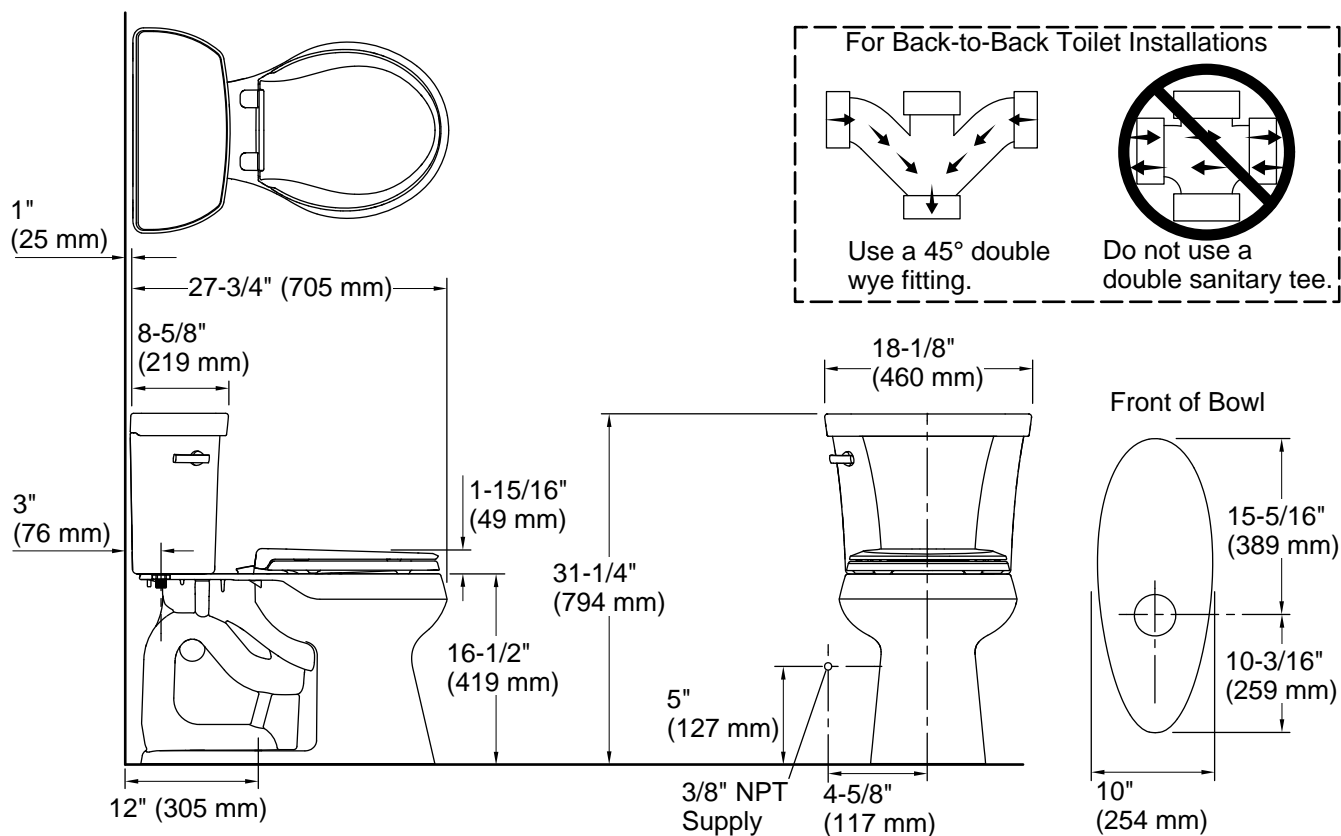

Features

- Two-piece design
- Round-front bowl offers an ideal solution for smaller bathrooms and powder rooms
- Comfort Height® feature offers chair-height seating that makes sitting down and standing up easier for most adults
- Left-hand Polished Chrome trip lever
- Combination consists of the K-4467 tank and the K-5393 bowl
- Eligible for consumer rebates in some municipalities
- 1.28 gpf (4.8 lpf)
- 2-1/8" (54 mm) fully glazed trapway
- Class Five® canister optimizes the flow out of the tank, harnessing gravity and the natural powerful reducing cascade of water to increase the power and effectiveness of the flush

Installation

- Standard 12" (305 mm) rough-in
- Three-bolt quick-connect installation
- Seat and supply line sold separately

Recommended Products/Accessories

- K-5420 Low-Profile Bolt Caps
- K-9379 Trip Lever
- 1023457 Wax Ring/Hardware Kit
- 1265114 Connector Hose
- K-23726 Drain treatment
- K-4639-RL Cachet® ReadyLatch® Quiet-Close™ round-front toilet seat

Included Components

- K-5393 Round-front toilet bowl
- K-4467 Toilet tank, 1.28 gpf

ADA **CSA B651** **OBC**

Codes/Standards

ASME A112.19.2/CSA B45.1
DOE - Energy Policy Act 1992
EPA WaterSense®
California Energy Commission (CEC)
ADA
ICC/ANSI A117.1
CSA B651
OBC
IAPMO Certification

Technical Information

All product dimensions are nominal.

Toilet type:	Floor-mount
Waste Outlet:	Floor
Bowl shape:	Round-front
Flush type:	Class Five
Trap passageway:	2-1/8" (54 mm)
Water surface size:	10-1/2" x 8-1/4" (267 mm x 210 mm)
Rim to water surface:	5-3/8" (137 mm)
Rough-in:	12" (305 mm)
Seat-mounting holes:	5-1/2" (140 mm)