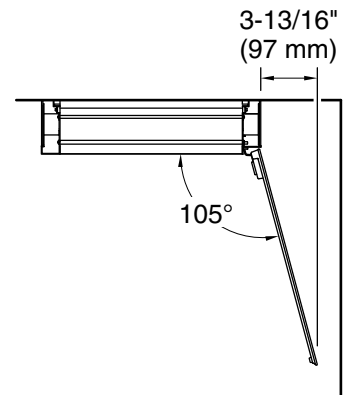

Technical Information

All product dimensions are nominal.

Notes

Install this product according to the installation guide.