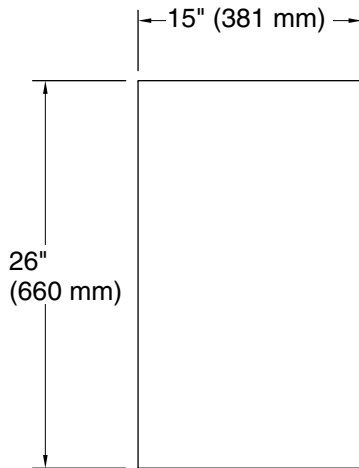

Technical Information

All product dimensions are nominal.

Notes

Install this product according to the installation guide.