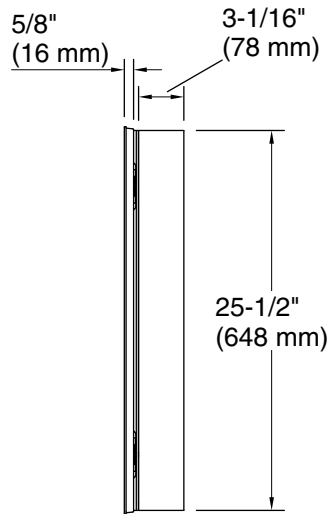

Technical Information

All product dimensions are nominal.

Notes

Install this product according to the installation guide.