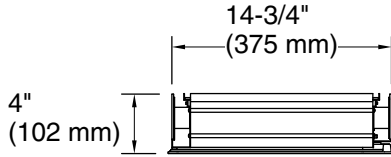

Technical Information

All product dimensions are nominal.

Notes

Install this product according to the installation guide.