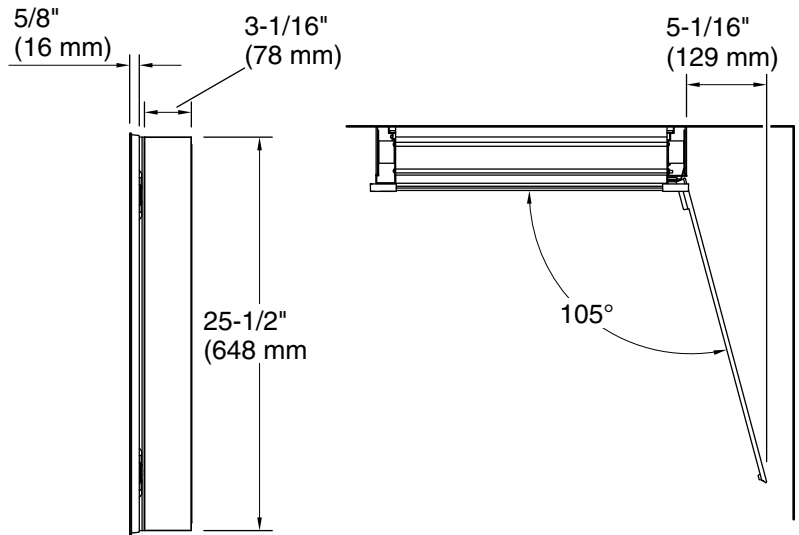

Technical Information

All product dimensions are nominal.

Notes

Install this product according to the installation guide.