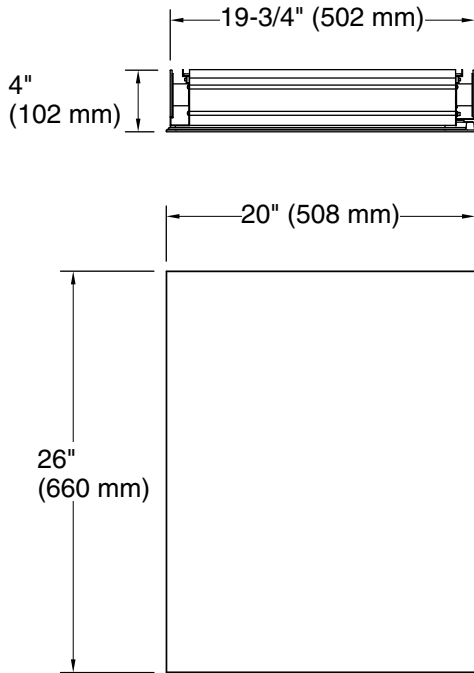

Technical Information

All product dimensions are nominal.

Notes

Install this product according to the installation guide.