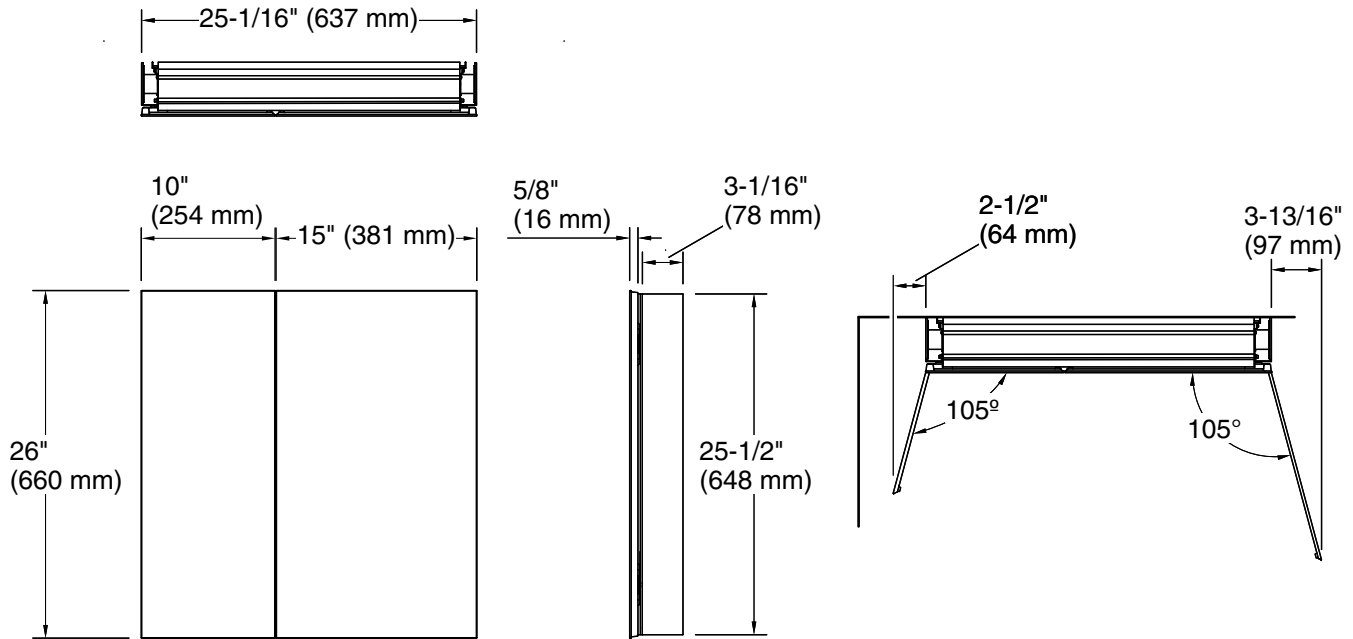

## Features

- Two adjustable tempered-glass shelves offer additional bathroom storage
- Two full-overlay mirrored doors with flat edges
- Three-way adjustable hinges with 105° opening capability for easy cabinet access
- Easy-hang bracket mounts cabinet securely and simplifies surface-mount applications
- Includes side mirror kit for surface-mount installation

## Installation

- Surface-mount or recessed
- Can be installed with left- or right-hand swing
- Includes mounting hardware for surface or recessed installation

### Technical Information

All product dimensions are nominal.