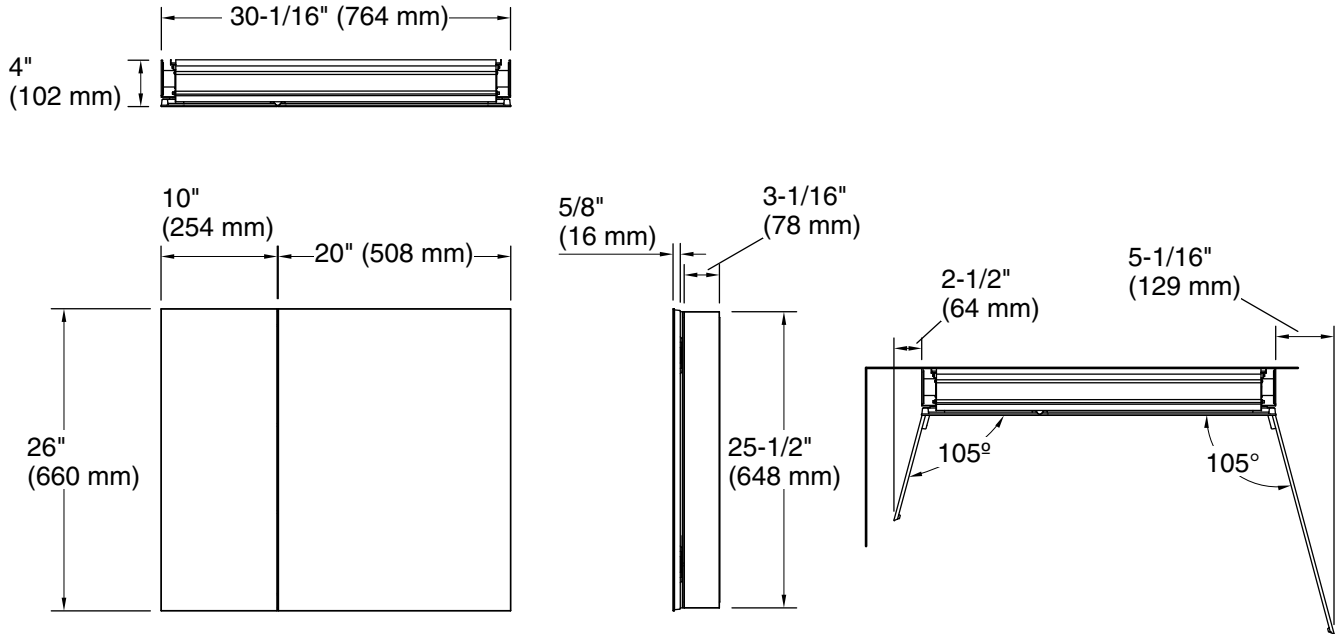

Technical Information

All product dimensions are nominal.

Notes

Install this product according to the installation guide.