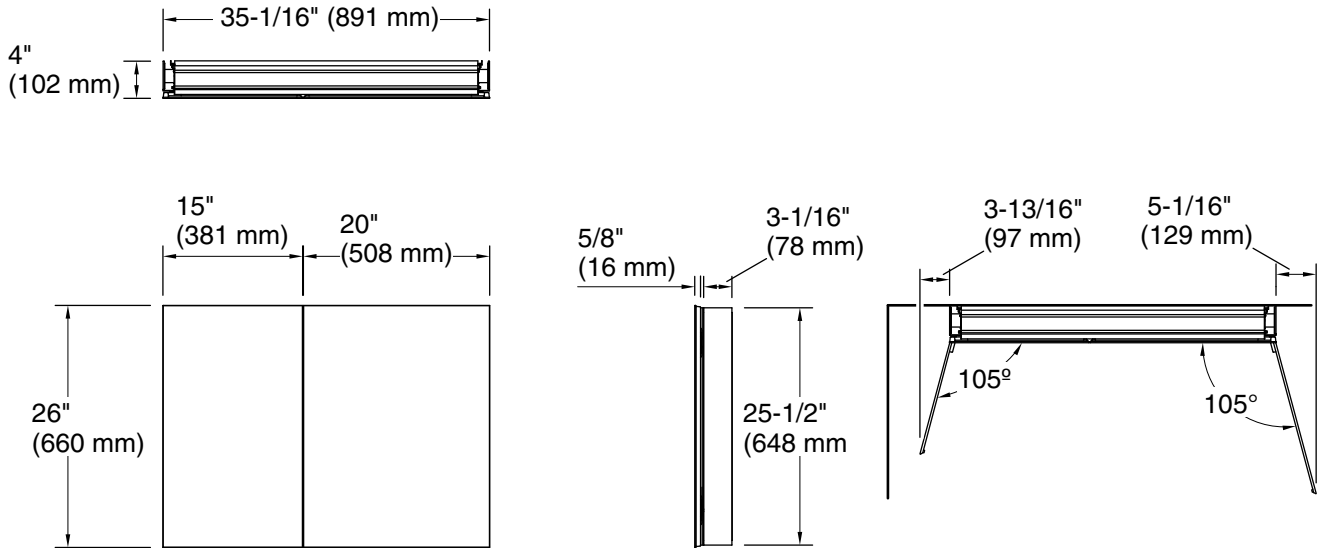

Technical Information

All product dimensions are nominal.

Notes

Install this product according to the installation guide.