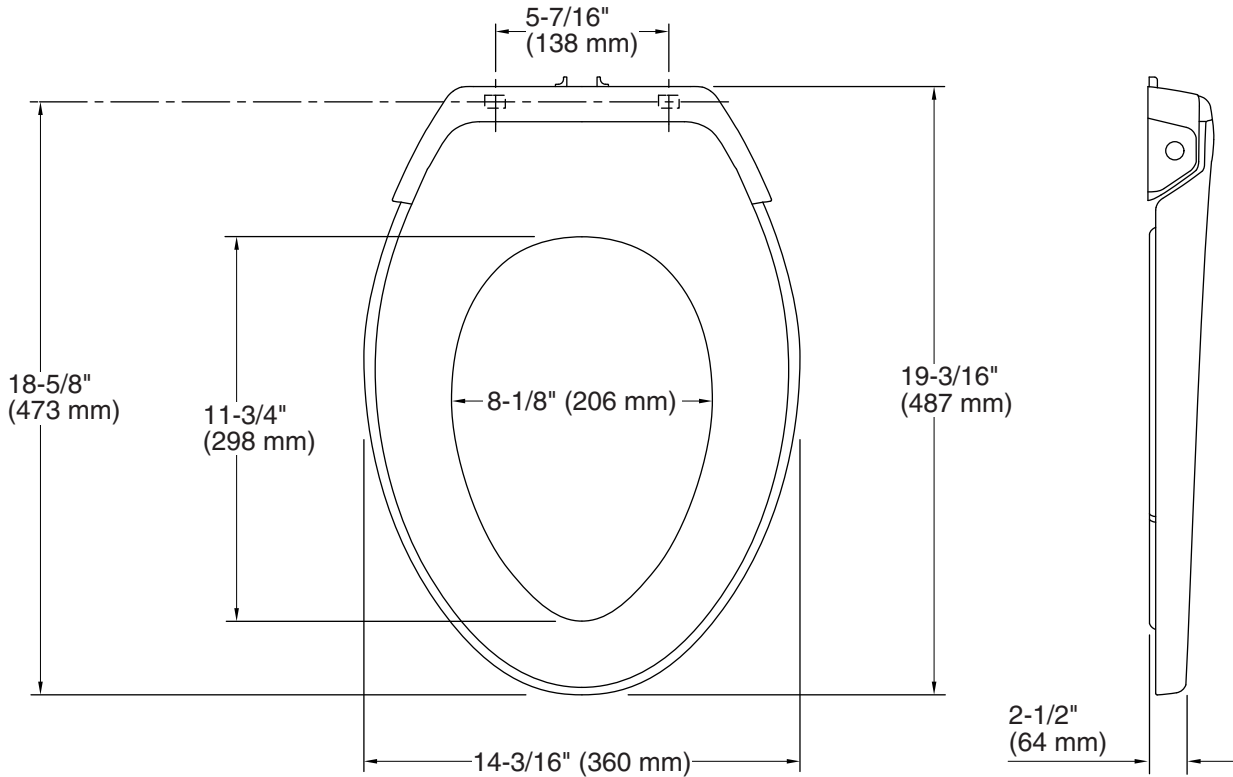

Technical Information

All product dimensions are nominal.

Seat shape type: Elongated
Seat front type: Closed-front
Seat-mounting holes: 5-7/16" (137 mm)

Notes

Install this product according to the installation guide.