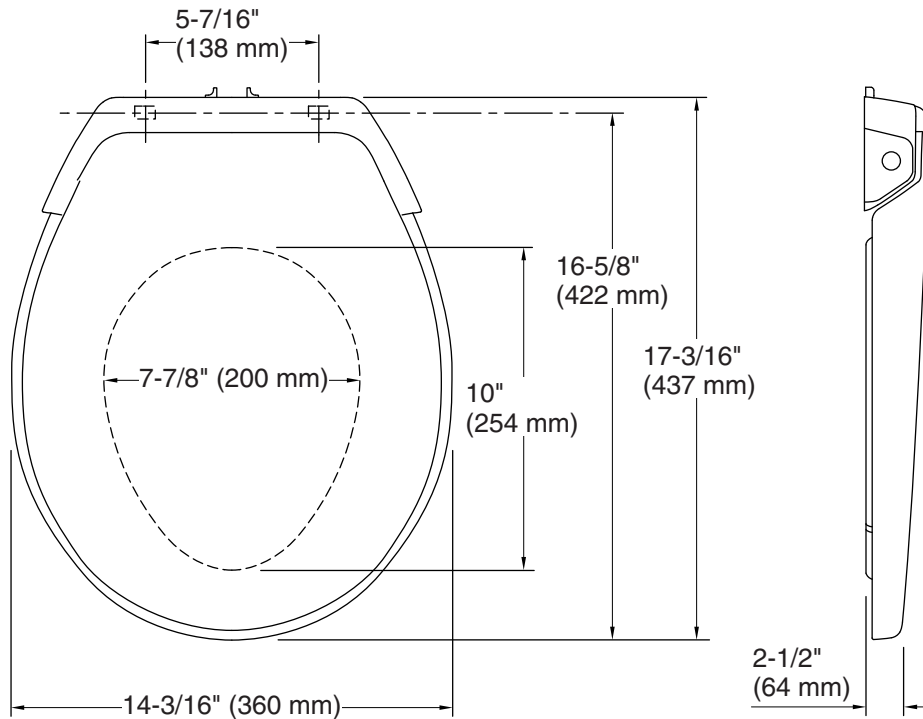

	0	White
---	---	-------

Technical Information

All product dimensions are nominal.

Seat shape type: Round-front
Seat front type: Closed-front
Seat-mounting holes: 5-7/16" (137 mm)

Notes

Install this product according to the installation guide.