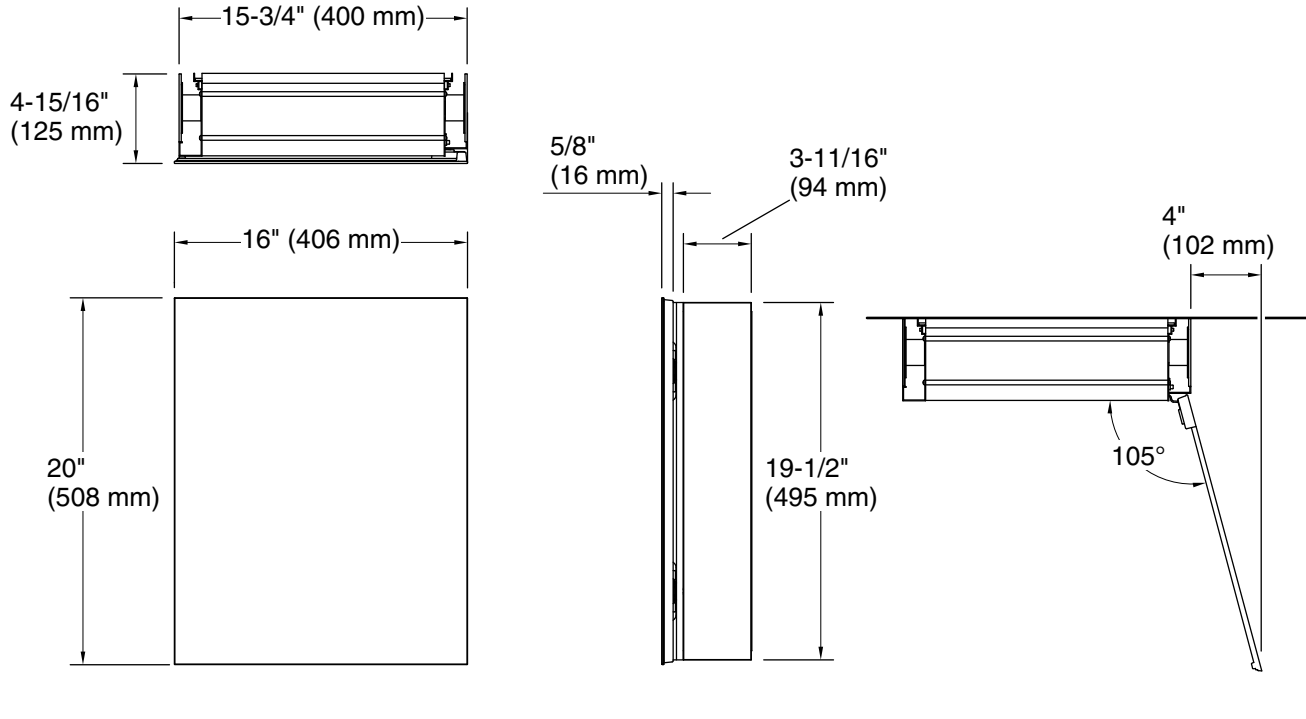

Technical Information

All product dimensions are nominal.

Notes

Install this product according to the installation guide.