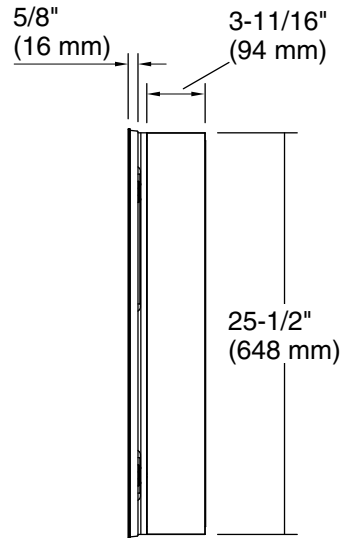

Technical Information

All product dimensions are nominal.

Notes

Install this product according to the installation guide.