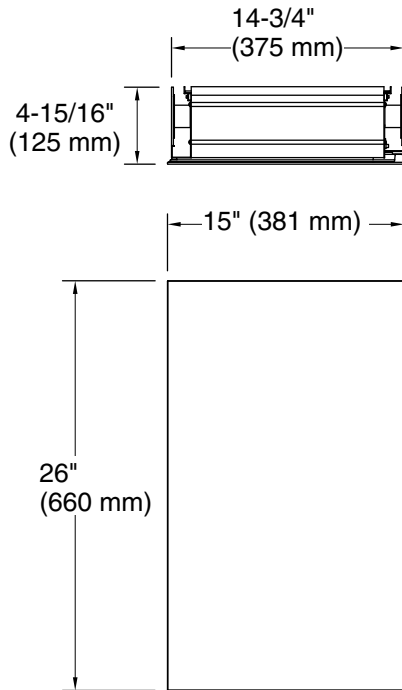

Technical Information

All product dimensions are nominal.

Notes

Install this product according to the installation guide.