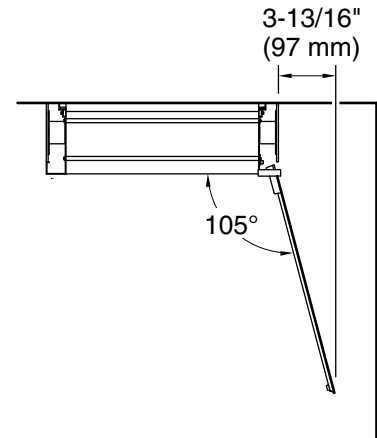

Technical Information

All product dimensions are nominal.

Notes

Install this product according to the installation guide.