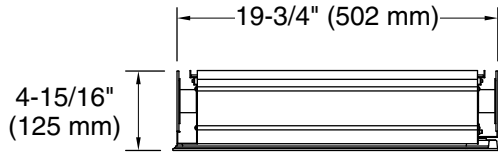

## Features

- 4" (102 mm) -deep shelves offer more room for larger jars, bottles, and grooming supplies
- Two adjustable tempered-glass shelves offer additional bathroom storage
- Full-overlay mirrored door with flat edges
- Mirrored interior
- Three-way adjustable slow-close hinges with 105° opening capability for easy cabinet access
- Easy-hang bracket mounts cabinet securely and simplifies surface-mount applications
- Includes side mirror kit for surface-mount installation

### Technical Information

All product dimensions are nominal.