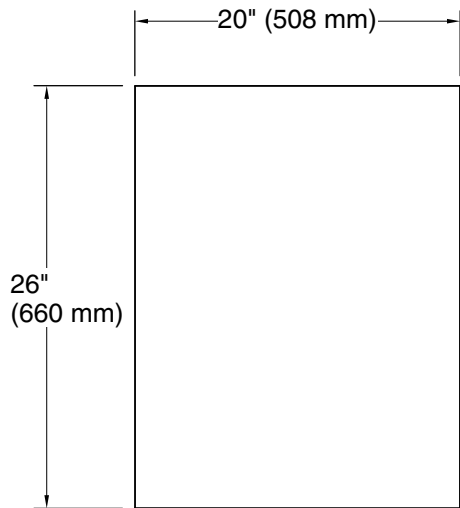

## Features

- 4" (102 mm) -deep shelves offer more room for larger jars, bottles, and grooming supplies
- Two adjustable tempered-glass shelves offer additional bathroom storage
- Full-overlay mirrored door with flat edges
- Mirrored interior
- Three-way adjustable slow-close hinges with 105° opening capability for easy cabinet access
- Easy-hang bracket mounts cabinet securely and simplifies surface-mount applications
- Includes side mirror kit for surface-mount installation

### Technical Information

All product dimensions are nominal.