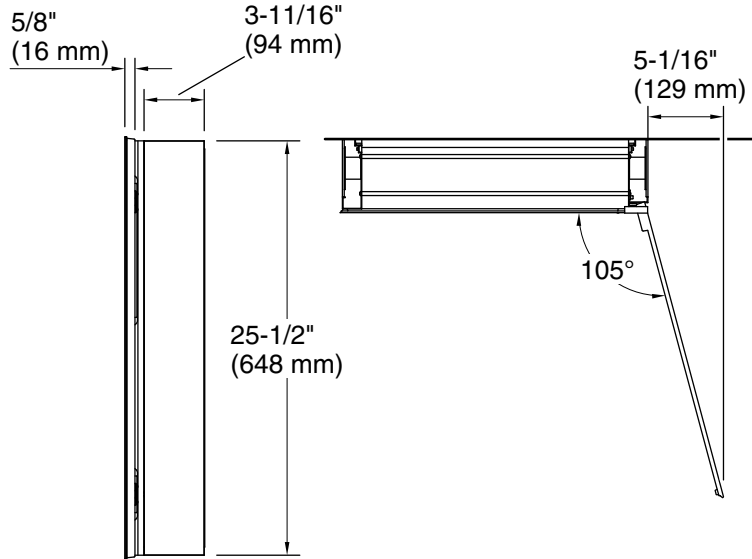

## Features

- 4" (102 mm) -deep shelves offer more room for larger jars, bottles, and grooming supplies
- Two adjustable tempered-glass shelves offer additional bathroom storage
- Full-overlay mirrored door with flat edges
- Mirrored interior
- Three-way adjustable slow-close hinges with 105° opening capability for easy cabinet access
- Easy-hang bracket mounts cabinet securely and simplifies surface-mount applications
- Includes side mirror kit for surface-mount installation

## Installation

- Surface-mount or recessed
- Can be installed with left- or right-hand swing
- Includes mounting hardware for surface or recessed installation

### Technical Information

All product dimensions are nominal.