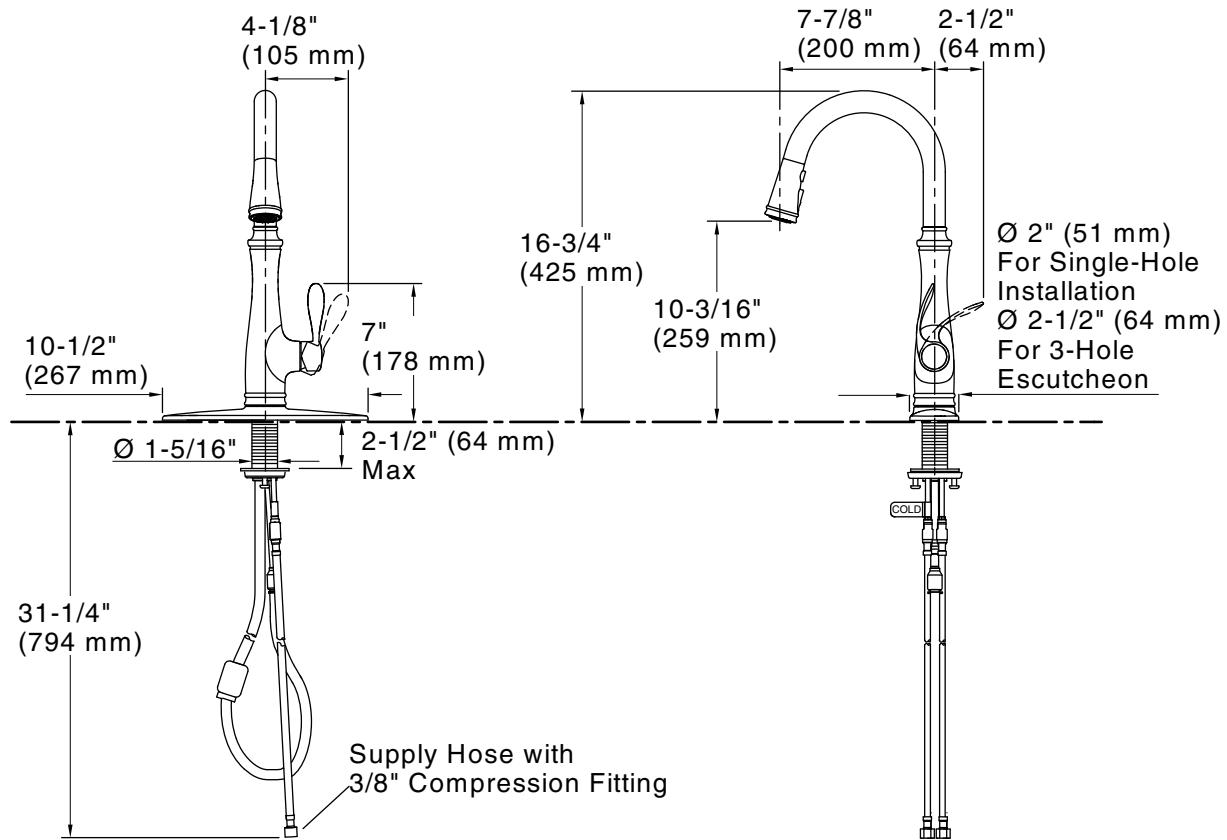

## Adapters, Rough-in and Extension Kits

1012715    Range: 1-3/8" (34 mm) -  
    3-3/8" (85 mm)

### Technical Information

All product dimensions are nominal.

#### Spout:

Spout reach: 7-7/8" (200 mm)