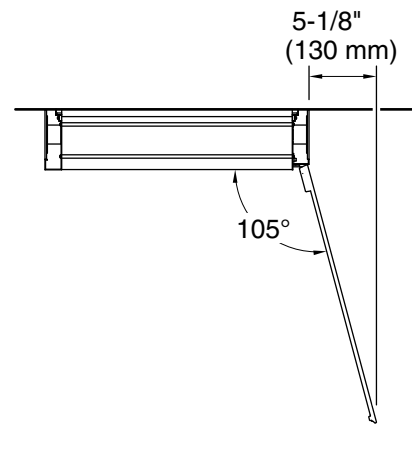

Technical Information

All product dimensions are nominal.

Notes

Install this product according to the installation guide.