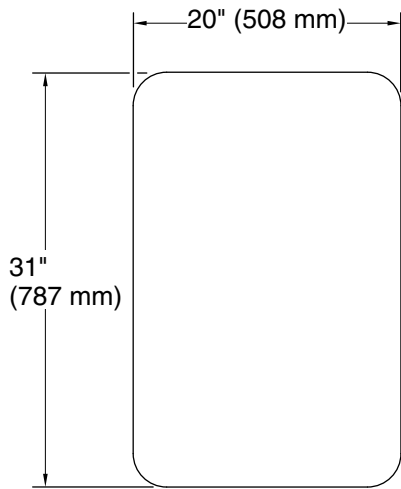

Technical Information

All product dimensions are nominal.

Notes

Install this product according to the installation guide.