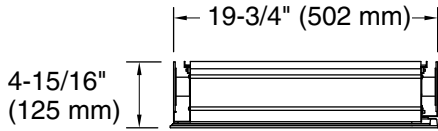

Technical Information

All product dimensions are nominal.

Notes

Install this product according to the installation guide.