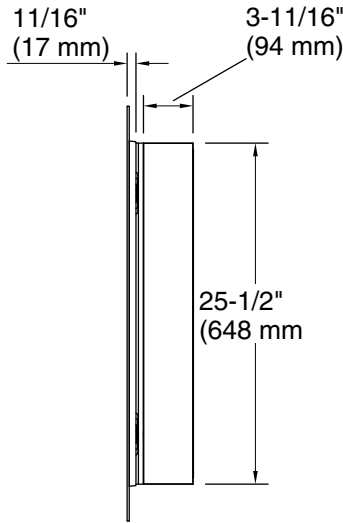

Technical Information

All product dimensions are nominal.

Notes

Install this product according to the installation guide.