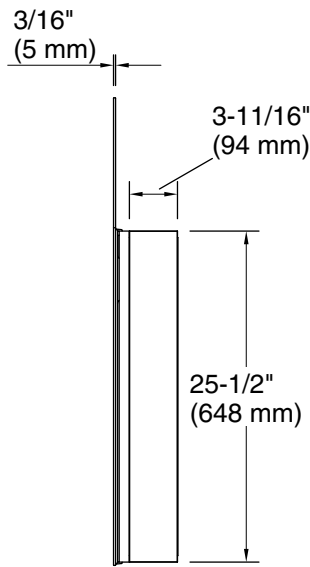

Technical Information

All product dimensions are nominal.

Notes

Install this product according to the installation guide.