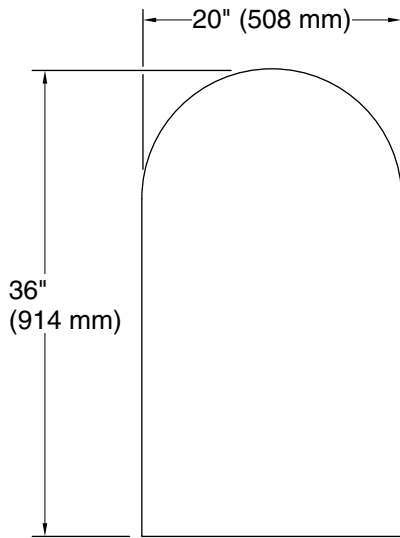

Technical Information

All product dimensions are nominal.

Notes

Install this product according to the installation guide.