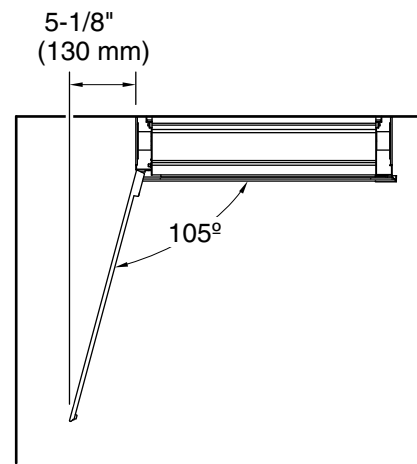

Technical Information

All product dimensions are nominal.

Notes

Install this product according to the installation guide.