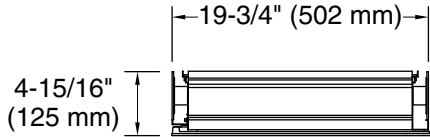

Technical Information

All product dimensions are nominal.

Notes

Install this product according to the installation guide.