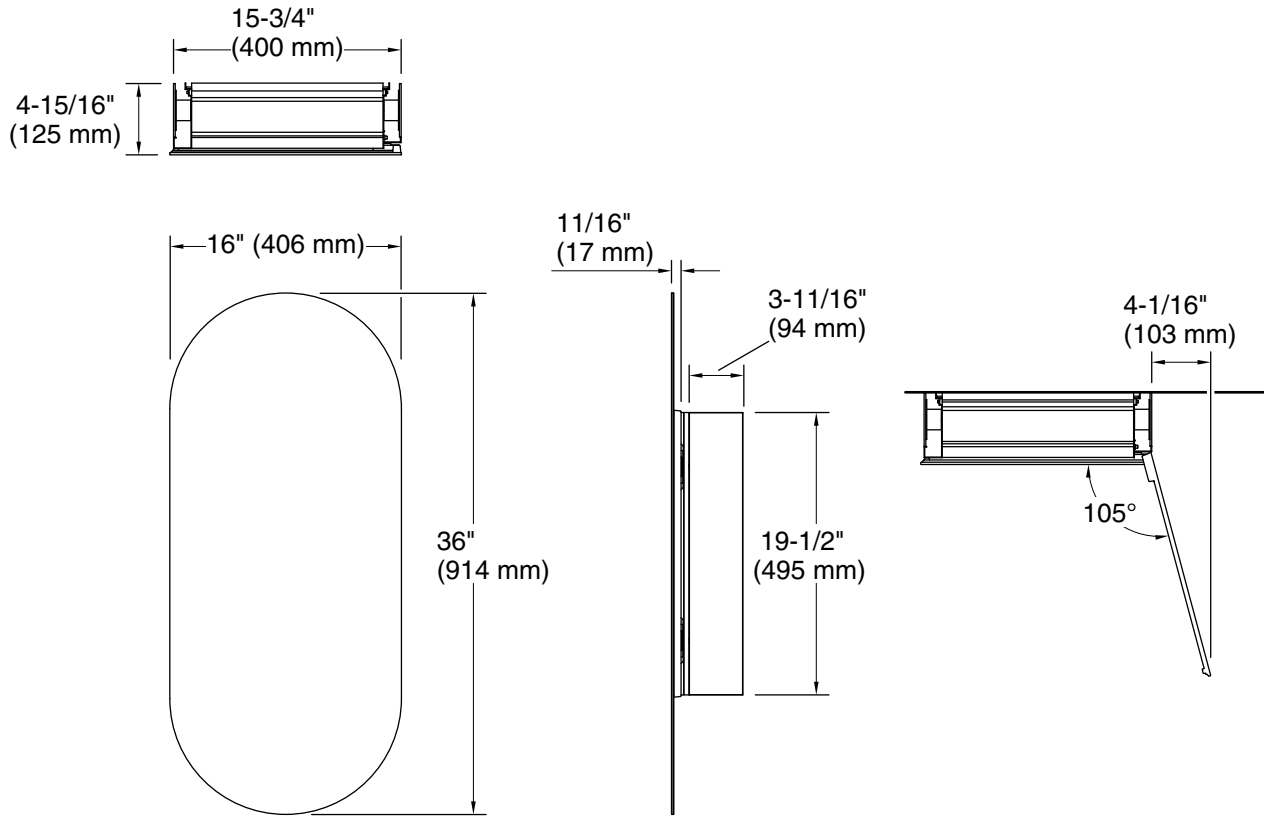

Technical Information

All product dimensions are nominal.

Notes

Install this product according to the installation guide.